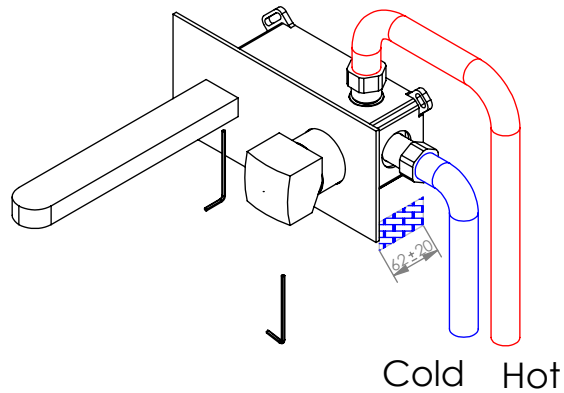

ESC.
1:3

Monocomando Embutir Lavatório

26/10/2020

asm
A S M T A P S[®]
WATER SOUL

KIN070

Service:

-  Adjustable Pliers
-  Cutter
-  24/25/30mm
-  Screw Driver
-  Level
-  2 / 6 / 8mm

Washbasin Mixer Installation Manual

2°

Conection:

3°

4°

Remove Protection:

5°

Maintenance: