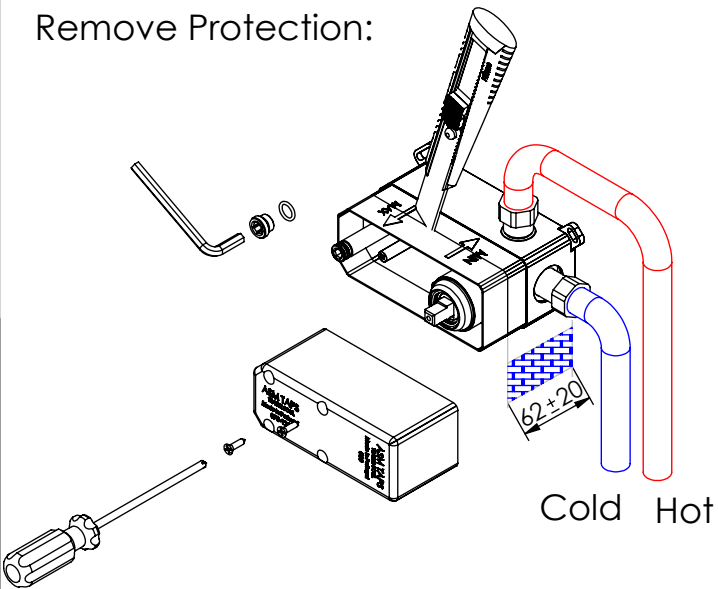

ESC.
1:3

Monocomando Embutir Lavatório

26/10/2020

asm
A S M T A P S[®]
WATER SOUL

KIN070

Service:

-  Adjustable Pliers
-  Cutter
-  24/25/30mm
-  Screw Driver
-  Level
-  2 / 6 / 8mm

Washbasin Mixer Installation Manual

2°

Conection:

3°

4°

Remove Protection:

5°

Maintenance: