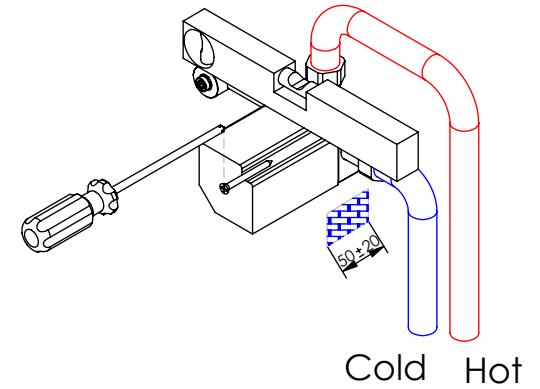

ESC.
1:3

Monocomando Embutir Lavatório

29/10/2020

asm
A S M T A P S⁺
WATER SOUL

NAS070C

Service:

-  Adjustable Pliers
-  30mm
-  Screw Driver
-  Level
-  2 / 5mm

Washbasin Mixer Installation Manual

2°

Conection:

3°

Fixed:

4°

Remove Protection:

5°

Maintenance: