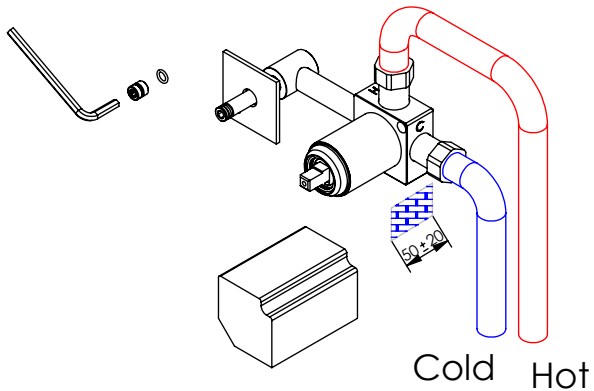

ESC.
1:3

Monocomando Embutir Lavatório

29/10/2020

asm
A S M T A P S⁺
WATER SOUL

NAS070C

Service:

-  Adjustable Pliers
-  30mm
-  Screw Driver
-  Level
-  2 / 5mm

Washbasin Mixer Installation Manual

2°

Conection:

3°

Fixed:

4°

Remove Protection:

5°

Maintenance: