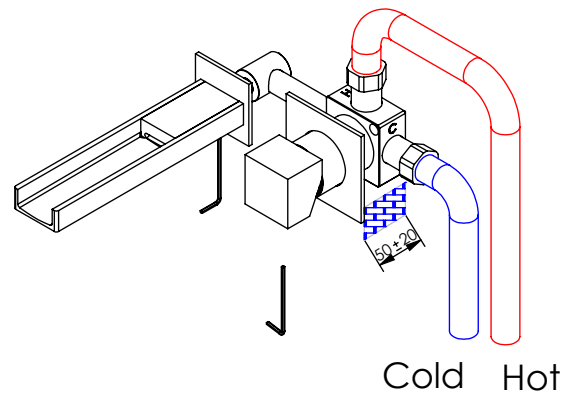

ESC.
1:3

Monocomando Embutir Lavatório

29/10/2020

asm
A S M T A P S⁺
WATER SOUL

NAS070C

Service:

-  Adjustable Pliers
-  30mm
-  Screw Driver
-  Level
-  2 / 5mm

Washbasin Mixer Installation Manual

2°

Conection:

3°

Fixed:

4°

Remove Protection:

5°

Maintenance: