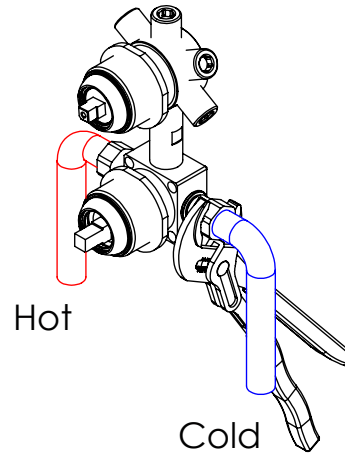

Washbasin Mixer Installation Manual

2°

Conection: