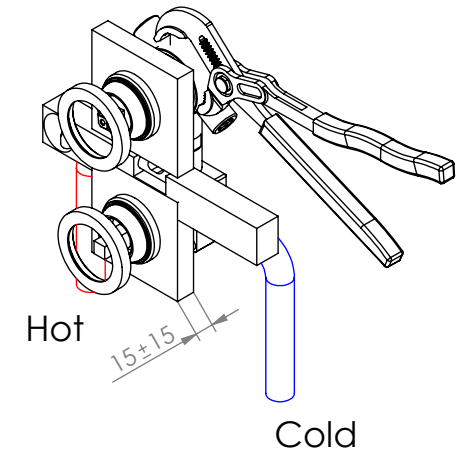

Service:

- Adjustable Pliers
- 12 (...) 30mm
- level
- 2mm

Washbasin Mixer Installation Manual

2°

Conection:

3°

Fixed:

4°

5°

Maintenance: