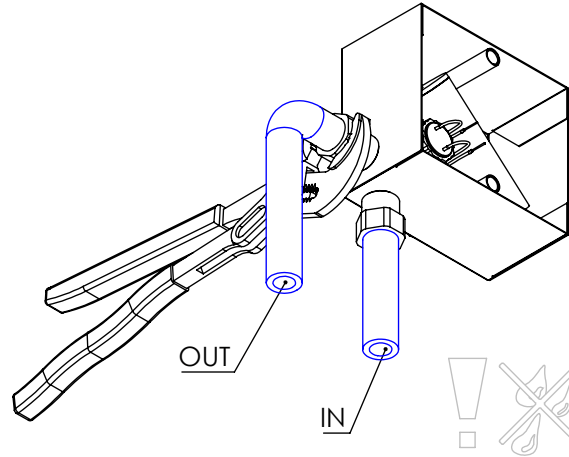

ESC. 1:2	Torneira Duche Célula Embutir Pilha 6V			
Desenhou 15/07/2022	 A S M T A P S [®] WATER SOUL			SN007
Rev: 1 24/03/2022				

ITEM NO.	DESCRIPTION	REF.	QTY.
1	Box SN005	101005	1
2	Bloco SN005	101001	1
3	Espelho SN005	101004	1
4	Guia SN005	101002	2
5	Veio Guia SN005	101003	2
6	Perno Umbrako Din 914 M4-6 Inox A-2	09140400060IN	2
7	Parafuso Cab. Sext. M4x6 Inox	798520400060IN	2
8	Casquilho P_Base Chuveiro	100052	2
9	Orings 13.00x1.50 NBR 70	001078	2
10	Orings 5x1.5 NBR 70	021316	4
11	Box Baterias Kit Célula S.T.S.R. Torneira Duche 1 Água	AC1960	1
12	Sensor Kit Célula S.T.S.R. Torneira Duche 1 Água	AC1960	1
13	Válvula Kit Célula S.T.S.R. Torneira Duche 1 Água	AC1960	1
14	Ligador Kit Célula S.T.S.R. Torneira Duche 1 Água	AC1960	2
15	Bateria Lithium LR6 1,5V	AC1380	4
16	Anilho Fixador Célula SN005	101068	1
17	Parafuso Embeber M4x20	79910400200IN	2

ESC. 1:3	Torneira Duche Célula Embutir Pilha 6V	
Desenhou 15/07/2020		SN007
Rev: 1 24/03/2022	A S M T A P S WATER SOUL	

Service:

- 11mm
- 18/19 - 22/23
- level
- Screw Driver

Washbasin Mixer Installation Manual

Conection:

Fixed:

Conection Cables

Maintenance:

4x1,5V Battery (Lithium)

INSTALLATION	In only position, in its dedicated housing	NOMINAL DIAMETER	DN 8mm
		CONTROL	Latching
TYPE	single water	ELECTRIC CONNECT	Unipolar cables L200mm LP55
WORKING PRESSURE	0,2 → 8 bar	VOLTAGE	6V DC Latching
WORKING TEMPERATURE	5° C → 85° C	CONSUMPTION	200mA
FLOW DERECTION	Unidirectional	POWER (20° C)	1,2W
		Filtro in ingresso	
BATTERY TYPE		4 batteries lithium primary type AA 1.5V (included)	

Assembly sequence:

- 1 st - Install the tap without connecting any elements
 - 2 nd - Insert the 4 AA 1.5V lithium batteries
 - 3 rd - Open the water
 - 4 th - Connect the battery cable to the tap
- Note : When connecting, nothing can be in front of the sensor for about ± 1 minute.