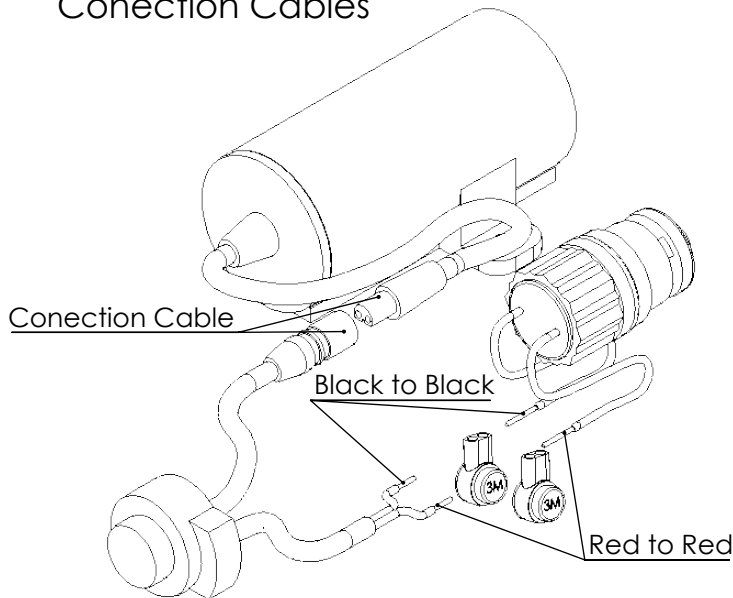

ESC. 1:2	Torneira Duche Célula Embutir Pilha 6V			
Desenhou 15/07/2022	 A S M T A P S [®] WATER SOUL			SN007
Rev: 1 24/03/2022				

ITEM NO.	DESCRIPTION	REF.	QTY.
1	Box SN005	101005	1
2	Bloco SN005	101001	1
3	Espelho SN005	101004	1
4	Guia SN005	101002	2
5	Veio Guia SN005	101003	2
6	Perno Umbrako Din 914 M4-6 Inox A-2	09140400060IN	2
7	Parafuso Cab. Sext. M4x6 Inox	798520400060IN	2
8	Casquilho P_Base Chuveiro	100052	2
9	Orings 13.00x1.50 NBR 70	001078	2
10	Orings 5x1.5 NBR 70	021316	4
11	Box Baterias Kit Célula S.T.S.R. Torneira Duche 1 Água	AC1960	1
12	Sensor Kit Célula S.T.S.R. Torneira Duche 1 Água	AC1960	1
13	Válvula Kit Célula S.T.S.R. Torneira Duche 1 Água	AC1960	1
14	Ligador Kit Célula S.T.S.R. Torneira Duche 1 Água	AC1960	2
15	Bateria Lithium LR6 1,5V	AC1380	4
16	Anilho Fixador Célula SN005	101068	1
17	Parafuso Embeber M4x20	79910400200IN	2

ESC. 1:3	Torneira Duche Célula Embutir Pilha 6V	
Desenhou 15/07/2020		SN007
Rev: 1 24/03/2022	A S M T A P S WATER SOUL	

Service:

- 11mm
- 18/19 - 22/23
- level
- Screw Driver

Washbasin Mixer Installation Manual

Conection:

Fixed:

Conection Cables

Maintenance:

4x1,5V Battery (Lithium)

INSTALLATION	In only position, in its dedicated housing	NOMINAL DIAMETER	DN 8mm
		CONTROL	Latching
TYPE	single water	ELECTRIC CONNECT	Unipolar cables L200mm LP55
WORKING PRESSURE	0,2 → 8 bar	VOLTAGE	6V DC Latching
WORKING TEMPERATURE	5° C → 85° C	CONSUMPTION	200mA
FLOW DERECTION	Unidirectional	POWER (20° C)	1,2W
		Filtro in ingresso	
BATTERY TYPE		4 batteries lithium primary type AA 1.5V (included)	

Assembly sequence:

- 1 st - Install the tap without connecting any elements
 - 2 nd - Insert the 4 AA 1.5V lithium batteries
 - 3 rd - Open the water
 - 4 th - Connect the battery cable to the tap
- Note : When connecting, nothing can be in front of the sensor for about ± 1 minute.