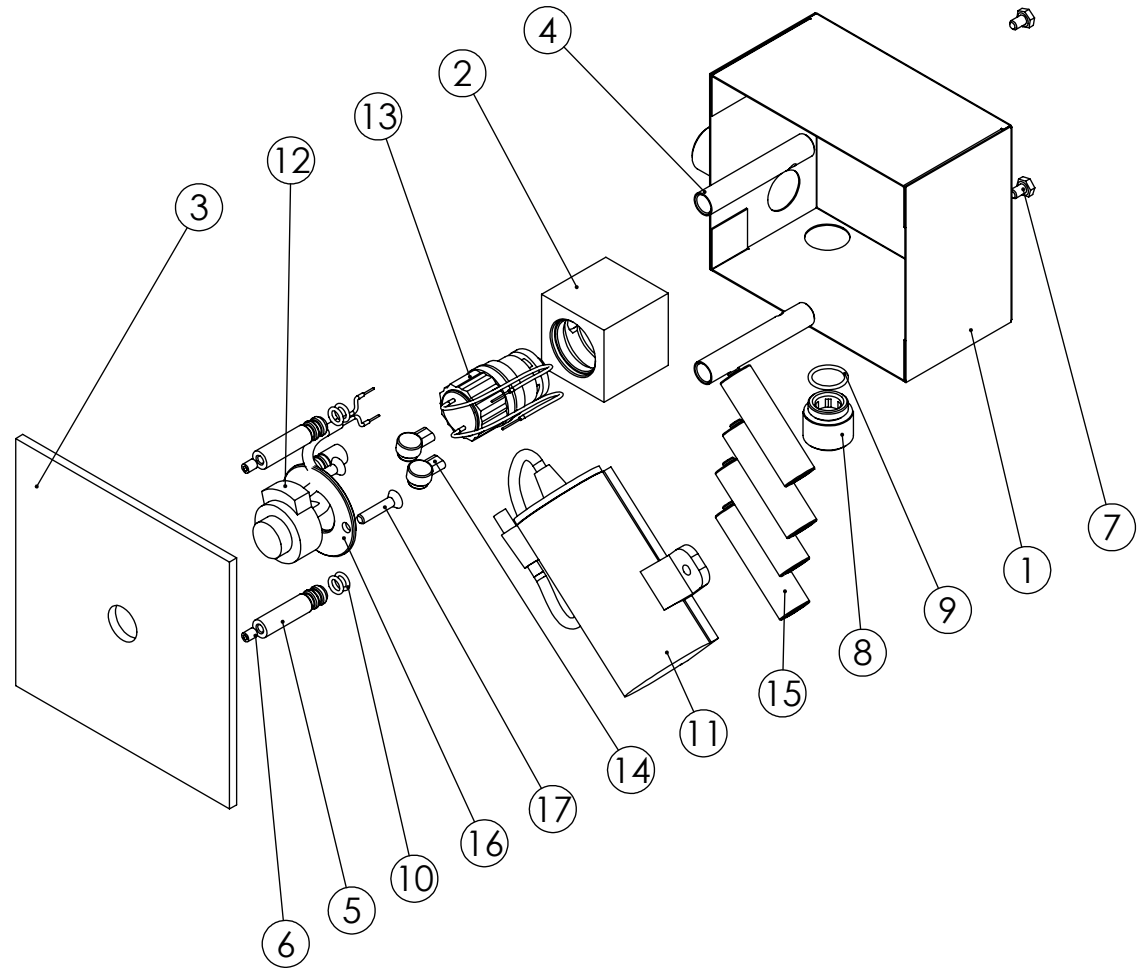

ESC. 1:2	Torneira Duche Célula Embutir Pilha 6V			
Desenhou 15/07/2022	 A S M T A P S [®] WATER SOUL			SN007
Rev: 1 24/03/2022				

ITEM NO.	DESCRIPTION	REF.	QTY.
1	Box SN005	101005	1
2	Bloco SN005	101001	1
3	Espelho SN005	101004	1
4	Guia SN005	101002	2
5	Veio Guia SN005	101003	2
6	Perno Umbrako Din 914 M4-6 Inox A-2	09140400060IN	2
7	Parafuso Cab. Sext. M4x6 Inox	798520400060IN	2
8	Casquilho P_Base Chuveiro	100052	2
9	Orings 13.00x1.50 NBR 70	001078	2
10	Orings 5x1.5 NBR 70	021316	4
11	Box Baterias Kit Célula S.T.S.R. Torneira Duche 1 Água	AC1960	1
12	Sensor Kit Célula S.T.S.R. Torneira Duche 1 Água	AC1960	1
13	Válvula Kit Célula S.T.S.R. Torneira Duche 1 Água	AC1960	1
14	Ligador Kit Célula S.T.S.R. Torneira Duche 1 Água	AC1960	2
15	Bateria Lithium LR6 1,5V	AC1380	4
16	Anilho Fixador Célula SN005	101068	1
17	Parafuso Embeber M4x20	79910400200IN	2

ESC. 1:3	Torneira Duche Célula Embutir Pilha 6V	
Desenhou 15/07/2020		SN007
Rev: 1 24/03/2022	A S M T A P S WATER SOUL	

Service:

- 11mm
- 18/19 - 22/23
- level
- Screw Driver

Washbasin Mixer Installation Manual

Conection:

Fixed:

Conection Cables

Maintenance:

4x1,5V Battery (Lithium)

INSTALLATION	In only position, in its dedicated housing	NOMINAL DIAMETER	DN 8mm
		CONTROL	Latching
TYPE	single water	ELECTRIC CONNECT	Unipolar cables L200mm LP55
WORKING PRESSURE	0,2 → 8 bar	VOLTAGE	6V DC Latching
WORKING TEMPERATURE	5° C → 85° C	CONSUMPTION	200mA
FLOW DERECTION	Unidirectional	POWER (20° C)	1,2W
		Filtro in ingresso	
BATTERY TYPE		4 batteries lithium primary type AA 1.5V (included)	

Assembly sequence:

- 1 st - Install the tap without connecting any elements
 - 2 nd - Insert the 4 AA 1.5V lithium batteries
 - 3 rd - Open the water
 - 4 th - Connect the battery cable to the tap
- Note : When connecting, nothing can be in front of the sensor for about ± 1 minute.