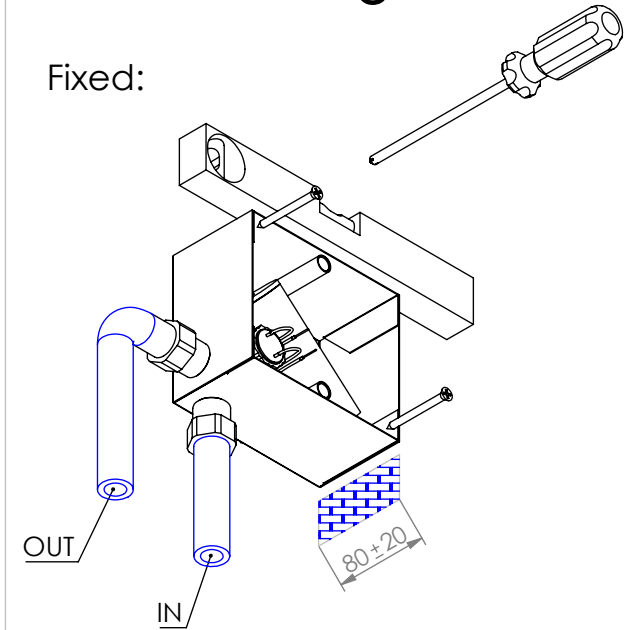

ESC. 1:2	Torneira Duche Célula Embutir Pilha 6V			
Desenhou 15/07/2022	 A S M T A P S [®] WATER SOUL			SN007
Rev: 1 24/03/2022				

ITEM NO.	DESCRIPTION	REF.	QTY.
1	Box SN005	101005	1
2	Bloco SN005	101001	1
3	Espelho SN005	101004	1
4	Guia SN005	101002	2
5	Veio Guia SN005	101003	2
6	Perno Umbrako Din 914 M4-6 Inox A-2	09140400060IN	2
7	Parafuso Cab. Sext. M4x6 Inox	798520400060IN	2
8	Casquilho P_Base Chuveiro	100052	2
9	Orings 13.00x1.50 NBR 70	001078	2
10	Orings 5x1.5 NBR 70	021316	4
11	Box Baterias Kit Célula S.T.S.R. Torneira Duche 1 Água	AC1960	1
12	Sensor Kit Célula S.T.S.R. Torneira Duche 1 Água	AC1960	1
13	Válvula Kit Célula S.T.S.R. Torneira Duche 1 Água	AC1960	1
14	Ligador Kit Célula S.T.S.R. Torneira Duche 1 Água	AC1960	2
15	Bateria Lithium LR6 1,5V	AC1380	4
16	Anilho Fixador Célula SN005	101068	1
17	Parafuso Embeber M4x20	79910400200IN	2

ESC. 1:3	Torneira Duche Célula Embutir Pilha 6V	
Desenhou 15/07/2020		SN007
Rev: 1 24/03/2022	A S M T A P S WATER SOUL	

Service:

- 11mm
- 18/19 - 22/23
- level
- Screw Driver

Washbasin Mixer Installation Manual

Conection:

Fixed:

Conection Cables

Maintenance:

4x1,5V Battery (Lithium)

INSTALLATION	In only position, in its dedicated housing	NOMINAL DIAMETER	DN 8mm
		CONTROL	Latching
TYPE	single water	ELECTRIC CONNECT	Unipolar cables L200mm LP55
WORKING PRESSURE	0,2 → 8 bar	VOLTAGE	6V DC Latching
WORKING TEMPERATURE	5° C → 85° C	CONSUMPTION	200mA
FLOW DERECTION	Unidirectional	POWER (20° C)	1,2W
		Filtro in ingresso	
BATTERY TYPE		4 batteries lithium primary type AA 1.5V (included)	

Assembly sequence:

- 1 st - Install the tap without connecting any elements
 - 2 nd - Insert the 4 AA 1.5V lithium batteries
 - 3 rd - Open the water
 - 4 th - Connect the battery cable to the tap
- Note : When connecting, nothing can be in front of the sensor for about ± 1 minute.