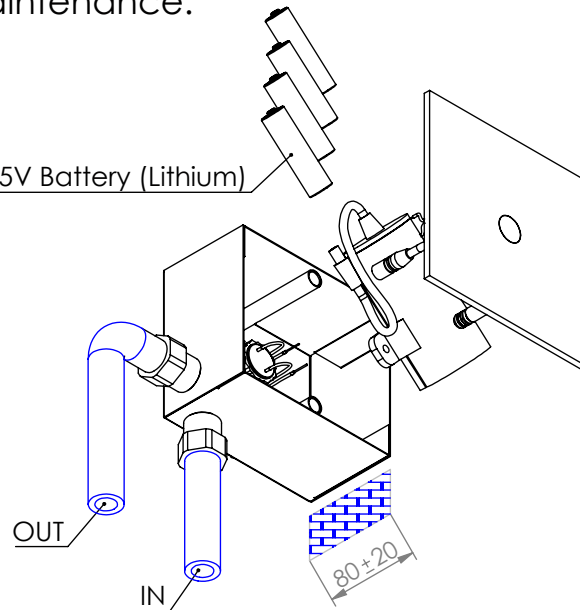

ESC. 1:2	Torneira Duche Célula Embutir Pilha 6V			
Desenhou 15/07/2022	 A S M T A P S [®] WATER SOUL			SN007
Rev: 1 24/03/2022				

ITEM NO.	DESCRIPTION	REF.	QTY.
1	Box SN005	101005	1
2	Bloco SN005	101001	1
3	Espelho SN005	101004	1
4	Guia SN005	101002	2
5	Veio Guia SN005	101003	2
6	Perno Umbrako Din 914 M4-6 Inox A-2	09140400060IN	2
7	Parafuso Cab. Sext. M4x6 Inox	798520400060IN	2
8	Casquilho P_Base Chuveiro	100052	2
9	Orings 13.00x1.50 NBR 70	001078	2
10	Orings 5x1.5 NBR 70	021316	4
11	Box Baterias Kit Célula S.T.S.R. Torneira Duche 1 Água	AC1960	1
12	Sensor Kit Célula S.T.S.R. Torneira Duche 1 Água	AC1960	1
13	Válvula Kit Célula S.T.S.R. Torneira Duche 1 Água	AC1960	1
14	Ligador Kit Célula S.T.S.R. Torneira Duche 1 Água	AC1960	2
15	Bateria Lithium LR6 1,5V	AC1380	4
16	Anilho Fixador Célula SN005	101068	1
17	Parafuso Embeber M4x20	79910400200IN	2

ESC. 1:3	Torneira Duche Célula Embutir Pilha 6V	
Desenhou 15/07/2020		SN007
Rev: 1 24/03/2022	A S M T A P S WATER SOUL	

Service:

- 11mm
- 18/19 - 22/23
- level
- Screw Driver

Washbasin Mixer Installation Manual

Conection:

Fixed:

Conection Cables

Maintenance:

4x1,5V Battery (Lithium)

INSTALLATION	In only position, in its dedicated housing	NOMINAL DIAMETER	DN 8mm
		CONTROL	Latching
TYPE	single water	ELECTRIC CONNECT	Unipolar cables L200mm LP55
WORKING PRESSURE	0,2 → 8 bar	VOLTAGE	6V DC Latching
WORKING TEMPERATURE	5° C → 85° C	CONSUMPTION	200mA
FLOW DERECTION	Unidirectional	POWER (20° C)	1,2W
		Filtro in ingresso	
BATTERY TYPE		4 batteries lithium primary type AA 1.5V (included)	

Assembly sequence:

- 1 st - Install the tap without connecting any elements
 - 2 nd - Insert the 4 AA 1.5V lithium batteries
 - 3 rd - Open the water
 - 4 th - Connect the battery cable to the tap
- Note : When connecting, nothing can be in front of the sensor for about ± 1 minute.