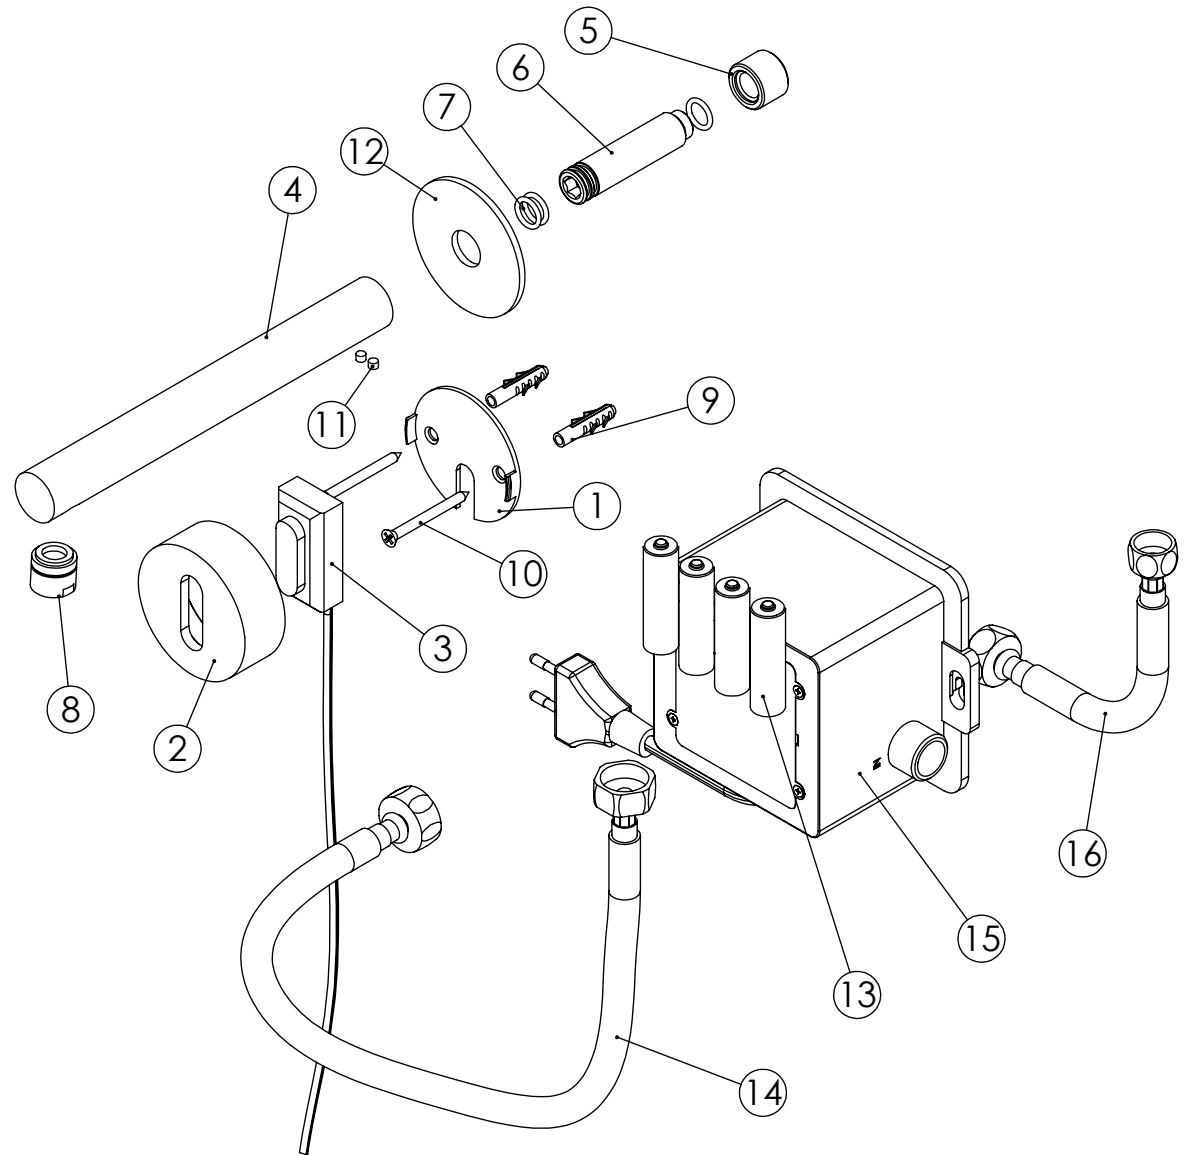

ESC. 1:2	Torneira Lavatório Embutir Célula Cilíndrica			
Desenhou 29/05/2020	 <b>A S M T A P S</b> <sup>®</sup>		SN010	
Rev: 1 24/03/2022	<small>W A T E R S O U L</small>			

ITEM NO.	DESCRIPTION	REF.	QTY.
1	Pater Cilindrico-Quadrado Células Parede	100811	1
2	Espelho Cilindrico Célula Parede SN010	100810	1
3	Sensor Célula	AC1020	1
4	Bica Parede Cilindrica	100058	1
5	Casquilho Ponteira Bica Parede	100200	1
6	Ponteira Bica Parede	100038	1
7	Orings 10.00x2.00 NBR 70	001367	3
8	Perlator 18x1	AC1440	1
9	Bucha Nylon Standard Nr. 6	BNSTD060	2
10	Parafuso Madeira 4x45	7505A0400350ZN	2
11	Perno Umbrako Din 914 M4-4 Inox A-2	09140400040IN	2
12	Pater Bica Cilíndrica Parede	100150	1
13	Bateria Lithium LR6 1,5V	AC1380	4
14	Ligação 200mm G1-2 G1-2	AC1800	1
15	Válvula+Transformador	AC1030	1
16	Ligação 350mm G1-2 G3-8	AC847	1

ESC.  
1:3

Torneira Lavatório Embutir Célula  
Cilíndrica

Desenhou  
29/05/2020

*ASMTAPS*  
WATER SOUL

SN010

Rev: 1  
24/03/2022

Service:

- 18/19 - 22/23
- Screw Driver
- 2mm

Washbasin Mixer Installation Manual

2°

Fixed:

3°

4°

Conection:

5°

Maintenance:

Technical specifications

Voltage supply	DC6V
Working pressure	1 - 7 bar
Pressure resistance closed (1 min)	35 bar
Life test	500.000 cycles
Max. Hot water	75°C
Flow rate (RhA)	10.8 l/min
Sensor activation time	<1 s
Protection against intrusion (control box)	IP 65
Protection against intrusion (sensor)	IP 67
Sensor detection distance	≤ 35 cm
Power consumption (standby)	< 0,2mW
Power consumption (flushing)	< 3W
Water Saving Function	Auto off adjustable up to 1 min
Thread	G 1/2 - 14
Battery type (included)	4 X AA 1.5V
Sensor detection angle	15 deg (conical)