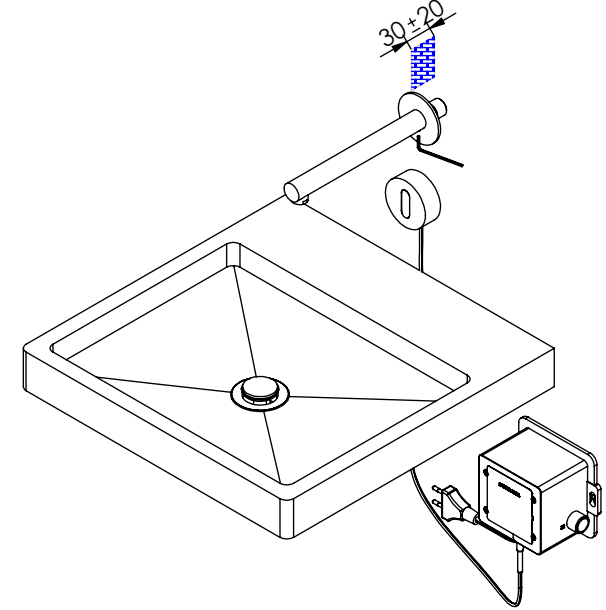

ESC. 1:2	Torneira Lavatório Embutir Célula Cilíndrica			
Desenhou 29/05/2020	 <b>A S M T A P S</b> <sup>®</sup>		SN010	
Rev: 1 24/03/2022	<small>W A T E R S O U L</small>			

ITEM NO.	DESCRIPTION	REF.	QTY.
1	Pater Cilindrico-Quadrado Células Parede	100811	1
2	Espelho Cilindrico Célula Parede SN010	100810	1
3	Sensor Célula	AC1020	1
4	Bica Parede Cilindrica	100058	1
5	Casquilho Ponteira Bica Parede	100200	1
6	Ponteira Bica Parede	100038	1
7	Orings 10.00x2.00 NBR 70	001367	3
8	Perlator 18x1	AC1440	1
9	Bucha Nylon Standard Nr. 6	BNSTD060	2
10	Parafuso Madeira 4x45	7505A0400350ZN	2
11	Perno Umbrako Din 914 M4-4 Inox A-2	09140400040IN	2
12	Pater Bica Cilíndrica Parede	100150	1
13	Bateria Lithium LR6 1,5V	AC1380	4
14	Ligação 200mm G1-2 G1-2	AC1800	1
15	Válvula+Transformador	AC1030	1
16	Ligação 350mm G1-2 G3-8	AC847	1

ESC.  
1:3

Torneira Lavatório Embutir Célula  
Cilíndrica

Desenhou  
29/05/2020

*ASMTAPS*  
WATER SOUL

SN010

Rev: 1  
24/03/2022

Service:

- 18/19 - 22/23
- Screw Driver
- 2mm

Washbasin Mixer Installation Manual

2°

Fixed:

3°

4°

Conection:

5°

Maintenance:

Technical specifications

Voltage supply	DC6V
Working pressure	1 - 7 bar
Pressure resistance closed (1 min)	35 bar
Life test	500.000 cycles
Max. Hot water	75°C
Flow rate (RhA)	10.8 l/min
Sensor activation time	<1 s
Protection against intrusion (control box)	IP 65
Protection against intrusion (sensor)	IP 67
Sensor detection distance	≤ 35 cm
Power consumption (standby)	< 0,2mW
Power consumption (flushing)	< 3W
Water Saving Function	Auto off adjustable up to 1 min
Thread	G 1/2 - 14
Battery type (included)	4 X AA 1.5V
Sensor detection angle	15 deg (conical)