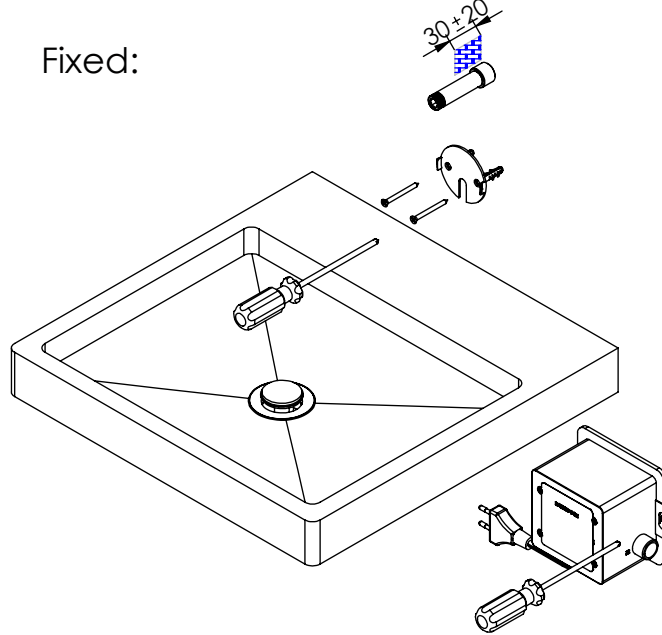

ESC. 1:2	Torneira Lavatório Embutir Célula Cilíndrica			
Desenhou 29/05/2020	 <b>A S M T A P S</b> <sup>®</sup>		SN010	
Rev: 1 24/03/2022	<small>W A T E R S O U L</small>			

ITEM NO.	DESCRIPTION	REF.	QTY.
1	Pater Cilindrico-Quadrado Células Parede	100811	1
2	Espelho Cilindrico Célula Parede SN010	100810	1
3	Sensor Célula	AC1020	1
4	Bica Parede Cilindrica	100058	1
5	Casquilho Ponteira Bica Parede	100200	1
6	Ponteira Bica Parede	100038	1
7	Orings 10.00x2.00 NBR 70	001367	3
8	Perlator 18x1	AC1440	1
9	Bucha Nylon Standard Nr. 6	BNSTD060	2
10	Parafuso Madeira 4x45	7505A0400350ZN	2
11	Perno Umbrako Din 914 M4-4 Inox A-2	09140400040IN	2
12	Pater Bica Cilíndrica Parede	100150	1
13	Bateria Lithium LR6 1,5V	AC1380	4
14	Ligação 200mm G1-2 G1-2	AC1800	1
15	Válvula+Transformador	AC1030	1
16	Ligação 350mm G1-2 G3-8	AC847	1

ESC.  
1:3

Torneira Lavatório Embutir Célula  
Cilíndrica

Desenhou  
29/05/2020

*ASMTAPS*  
WATER SOUL

SN010

Rev: 1  
24/03/2022

Service:

- 18/19 - 22/23
- Screw Driver
- 2mm

Washbasin Mixer Installation Manual

2°

Fixed:

3°

4°

Conection:

5°

Maintenance:

Technical specifications

Voltage supply	DC6V
Working pressure	1 - 7 bar
Pressure resistance closed (1 min)	35 bar
Life test	500.000 cycles
Max. Hot water	75°C
Flow rate (RhA)	10.8 l/min
Sensor activation time	<1 s
Protection against intrusion (control box)	IP 65
Protection against intrusion (sensor)	IP 67
Sensor detection distance	≤ 35 cm
Power consumption (standby)	< 0,2mW
Power consumption (flushing)	< 3W
Water Saving Function	Auto off adjustable up to 1 min
Thread	G 1/2 - 14
Battery type (included)	4 X AA 1.5V
Sensor detection angle	15 deg (conical)