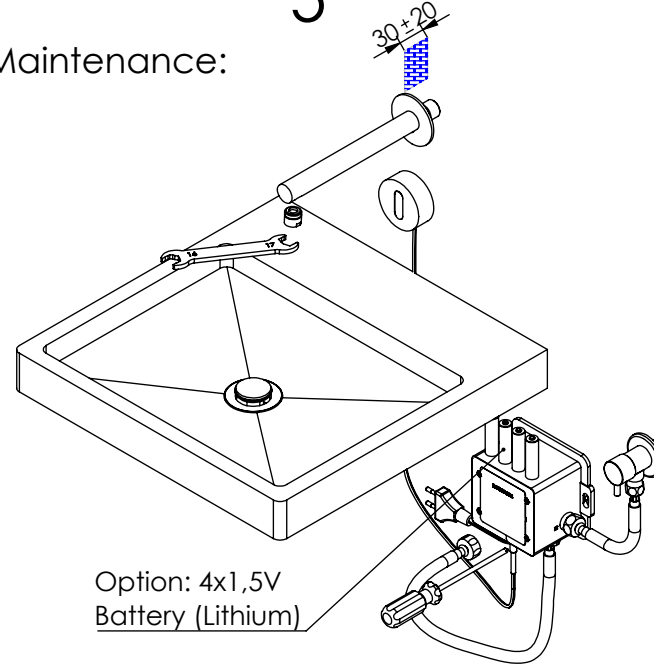

ESC.  
1:3

Torneira Lavatório Embutir Célula  
Cilíndrica

Desenhou  
29/05/2020

*ASMTAPS*  
WATER SOUL

SN010

Rev: 1  
24/03/2022

Service:

- 18/19 - 22/23
- Screw Driver
- 2mm

Washbasin Mixer Installation Manual

2°

Fixed:

3°

4°

Conection:

5°

Maintenance:

Technical specifications

Voltage supply	DC6V
Working pressure	1 - 7 bar
Pressure resistance closed (1 min)	35 bar
Life test	500.000 cycles
Max. Hot water	75°C
Flow rate (RhA)	10.8 l/min
Sensor activation time	<1 s
Protection against intrusion (control box)	IP 65
Protection against intrusion (sensor)	IP 67
Sensor detection distance	≤ 35 cm
Power consumption (standby)	< 0,2mW
Power consumption (flushing)	< 3W
Water Saving Function	Auto off adjustable up to 1 min
Thread	G 1/2 - 14
Battery type (included)	4 X AA 1.5V
Sensor detection angle	15 deg (conical)