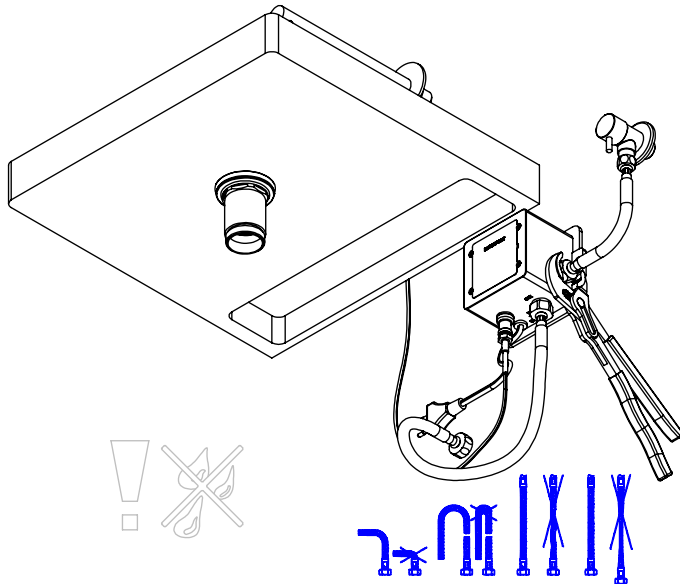

ESC. 1:2	Torneira Lavatório Embutir Célula Cilíndrica			
Desenhou 29/05/2020	 <b>A S M T A P S</b> <sup>®</sup>		SN010	
Rev: 1 24/03/2022	<small>W A T E R S O U L</small>			

ITEM NO.	DESCRIPTION	REF.	QTY.
1	Pater Cilindrico-Quadrado Células Parede	100811	1
2	Espelho Cilindrico Célula Parede SN010	100810	1
3	Sensor Célula	AC1020	1
4	Bica Parede Cilindrica	100058	1
5	Casquilho Ponteira Bica Parede	100200	1
6	Ponteira Bica Parede	100038	1
7	Orings 10.00x2.00 NBR 70	001367	3
8	Perlator 18x1	AC1440	1
9	Bucha Nylon Standard Nr. 6	BNSTD060	2
10	Parafuso Madeira 4x45	7505A0400350ZN	2
11	Perno Umbrako Din 914 M4-4 Inox A-2	09140400040IN	2
12	Pater Bica Cilíndrica Parede	100150	1
13	Bateria Lithium LR6 1,5V	AC1380	4
14	Ligação 200mm G1-2 G1-2	AC1800	1
15	Válvula+Transformador	AC1030	1
16	Ligação 350mm G1-2 G3-8	AC847	1

ESC.  
1:3

Torneira Lavatório Embutir Célula  
Cilíndrica

Desenhou  
29/05/2020

*ASMTAPS*  
WATER SOUL

SN010

Rev: 1  
24/03/2022

Service:

- 18/19 - 22/23
- Screw Driver
- 2mm

Washbasin Mixer Installation Manual

2°

Fixed:

3°

4°

Conection:

5°

Maintenance:

Technical specifications

Voltage supply	DC6V
Working pressure	1 - 7 bar
Pressure resistance closed (1 min)	35 bar
Life test	500.000 cycles
Max. Hot water	75°C
Flow rate (RhA)	10.8 l/min
Sensor activation time	<1 s
Protection against intrusion (control box)	IP 65
Protection against intrusion (sensor)	IP 67
Sensor detection distance	≤ 35 cm
Power consumption (standby)	< 0,2mW
Power consumption (flushing)	< 3W
Water Saving Function	Auto off adjustable up to 1 min
Thread	G 1/2 - 14
Battery type (included)	4 X AA 1.5V
Sensor detection angle	15 deg (conical)