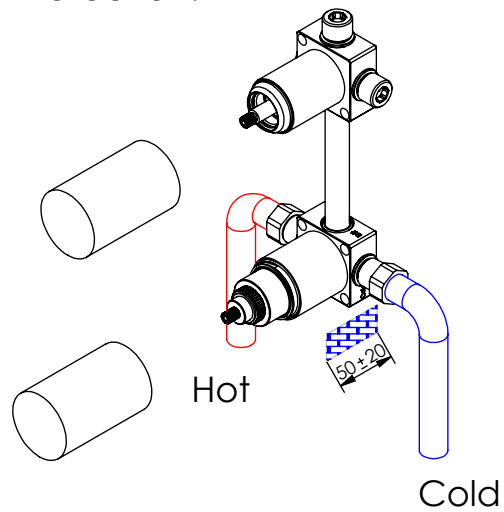

## Misturadora Embutir Termostática

Desenhou  
02/08/2017  
Rev: 1  
08/03/2022

TERCC080

Service:

-  Adjustable Pliers
-  Screw Driver
-  level
-  2,5mm

## Washbasin Mixer Installation Manual

2°

Conection:

3°

Fixed:

4°

Remove Protection:

5°