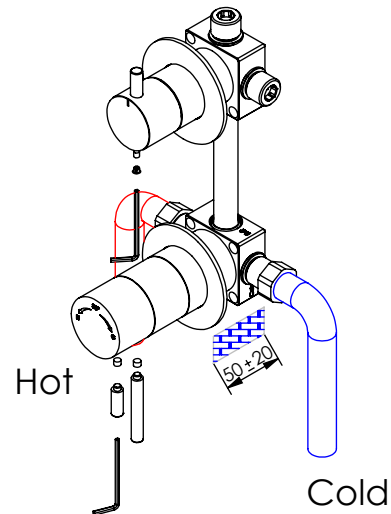

## Misturadora Embutir Termostática

Desenhou  
02/08/2017  
Rev: 1  
08/03/2022

TERCC080

Service:

-  Adjustable Pliers
-  Screw Driver
-  level
-  2,5mm

## Washbasin Mixer Installation Manual

2°

Conection:

3°

Fixed:

4°

Remove Protection:

5°