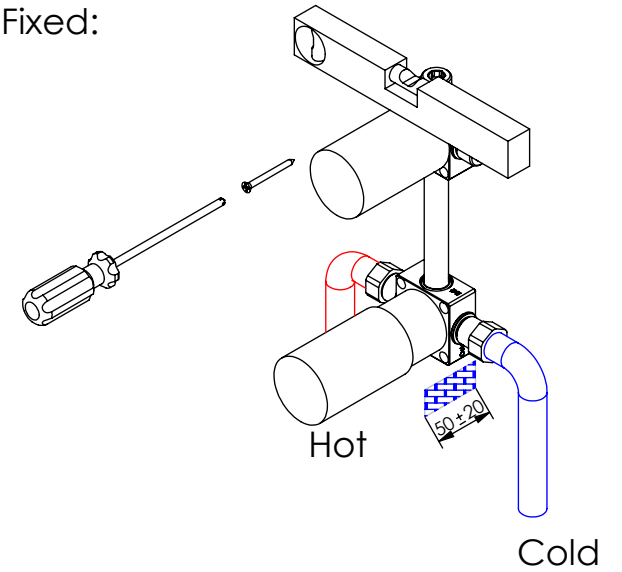

## Misturadora Embutir Termostática

Desenhou  
02/08/2017  
Rev: 1  
08/03/2022

TERCC080

Service:

-  Adjustable Pliers
-  Screw Driver
-  level
-  2,5mm

## Washbasin Mixer Installation Manual

2°

Conection:

3°

Fixed:

4°

Remove Protection:

5°