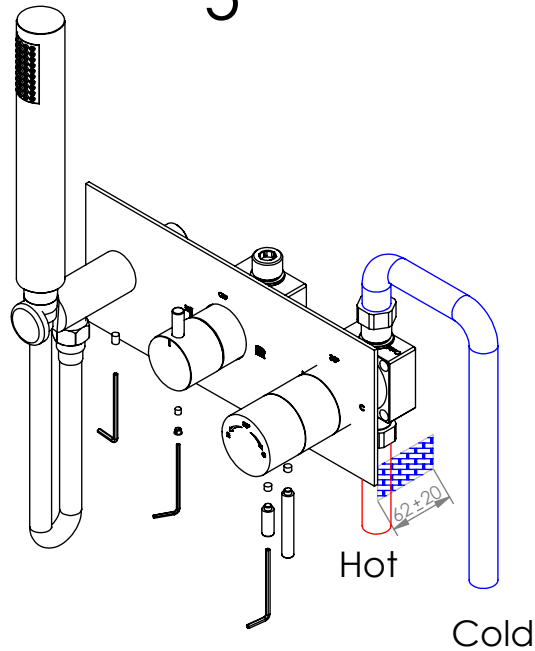

Remove ref:101163 and 001367
after test installation

ESC. 1:4	Misturadora Embutir Termostática 2/3 Vias Com Chuveiro Mão	
Desenhou 12/12/2018		TERCC090C
Rev: 1 08/03/2022		

Service:

-  Adjustable Pliers
-  Screw Driver
-  2 / 2,5 / 8 mm

Washbasin Mixer Installation Manual

2°

Conection:

3°

Fixed:

4°

Remove Protection:

5°