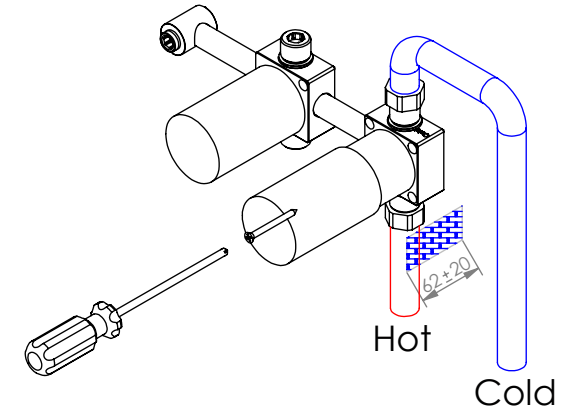

Remove ref:101163 and 001367
after test installation

ESC. 1:4	Misturadora Embutir Termostática 2/3 Vias Com Chuveiro Mão	
Desenhou 12/12/2018		TERCC090C
Rev: 1 08/03/2022		

Service:

-  Adjustable Pliers
-  Screw Driver
-  2 / 2,5 / 8 mm

Washbasin Mixer Installation Manual

2°

Conection:

3°

Fixed:

4°

Remove Protection:

5°