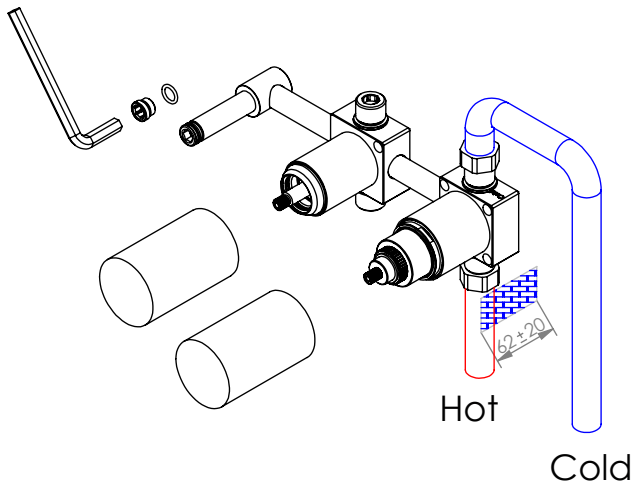

Remove ref:101163 and 001367
after test installation

ESC. 1:4	Misturadora Embutir Termostática 2/3 Vias Com Chuveiro Mão	
Desenhou 12/12/2018		TERCC090C
Rev: 1 08/03/2022		

Service:

-  Adjustable Pliers
-  Screw Driver
-  2 / 2,5 / 8 mm

Washbasin Mixer Installation Manual

2°

Conection:

3°

Fixed:

4°

Remove Protection:

5°