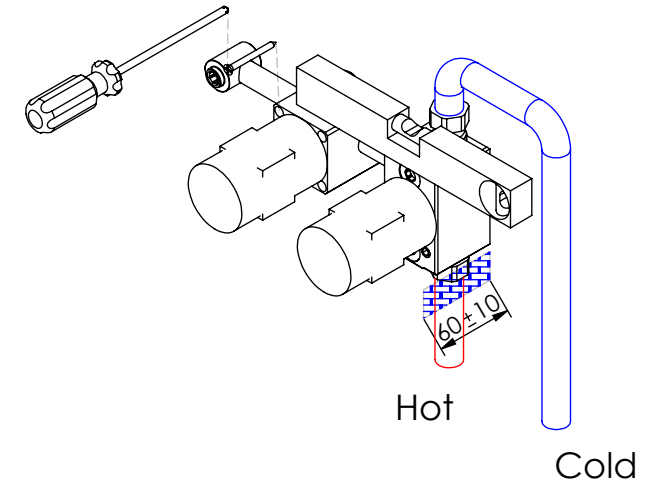

Service:

- Adjustable Pliers
- Screw Driver
- level
- 2 / 2.5 / 8 mm

Washbasin Mixer Installation Manual

2°

Conection:

3°

Fixed:

4°

Remove Protection:

5°

Maintenance: