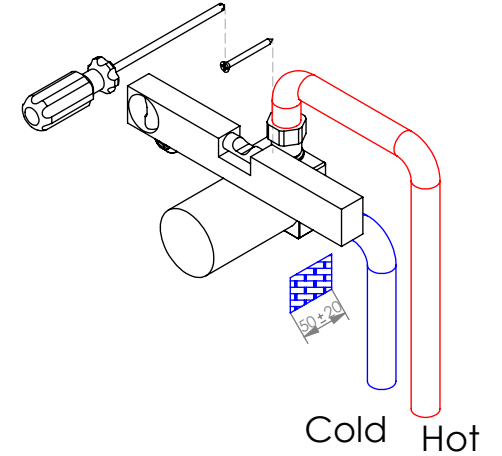

Service:

- Adjustable Pliers
- Screw Driver
- 24 / 25mm
- Level
- 2 / 6 / 8mm

Washbasin Mixer Installation Manual

2°

Conection:

3°

Fixed:

4°

Remove Protection:

5°

Maintenance: