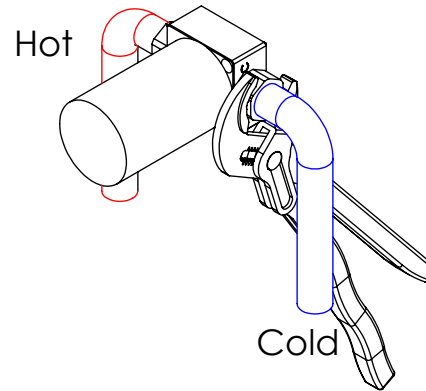

Washbasin Mixer Installation Manual

2°

Conection: