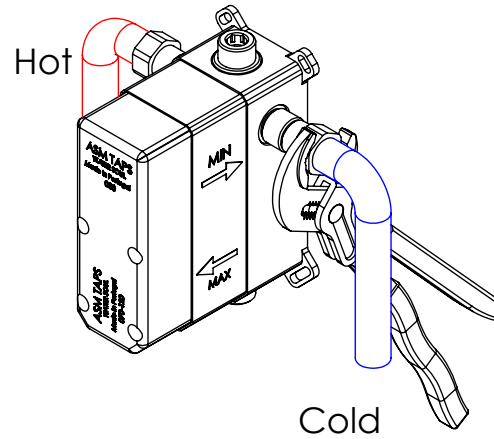

Washbasin Mixer Installation Manual

2°

Conection: