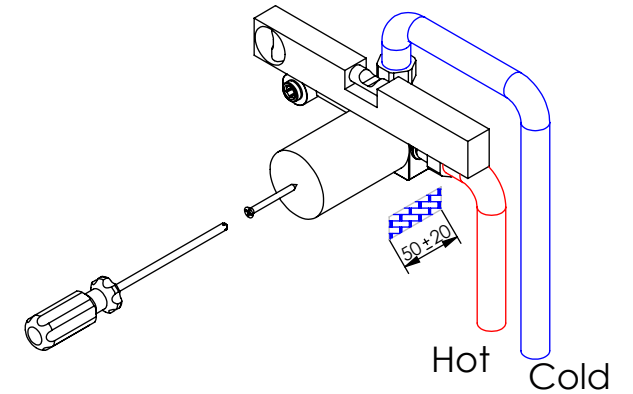

Service:

	MAX 80 C°
	- Adjustable Pliers 30mm - Screw Driver - Level 2 / 2.5 / 8mm

Washbasin Mixer Installation Manual

2°

Conection:

3°

4°

Remove Protection:

5°

Maintenance: