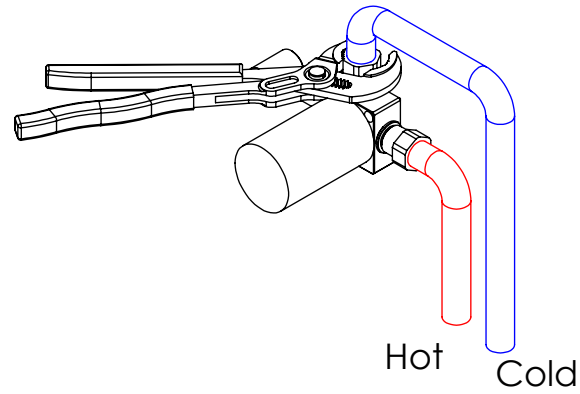

Service:

	MAX 80 C°
	- Adjustable Pliers 30mm - Screw Driver - Level 2 / 2.5 / 8mm

Washbasin Mixer Installation Manual

2°

Conection: