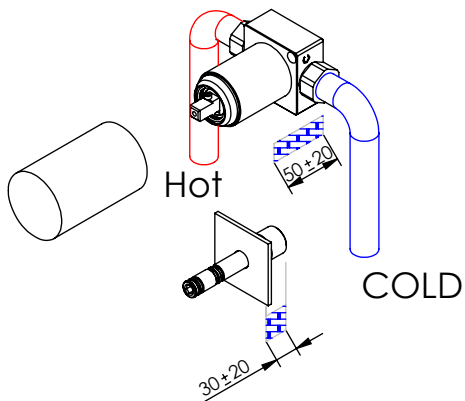

ESC. 1:3	Monocomando Embutir Lavatório	
Desenhou 02/11/2020		MOON070A
Rev: 2 05/07/2022		

Service:

-  Adjustable Pliers
-  Screw Driver
-  24/25
-  Level
-  2 / ... / 8mm

Washbasin Mixer Installation Manual

2°

Conection:

3°

Fixed:

4°

Remove Protection:

5°

Maintenance: