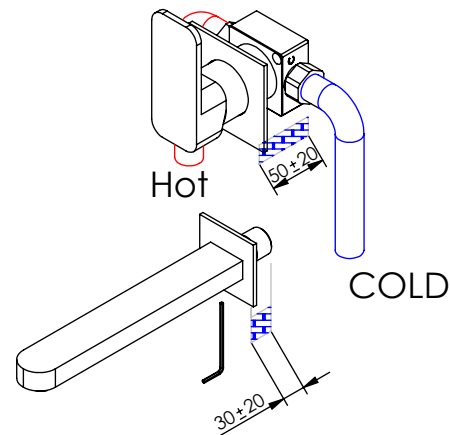

ESC. 1:3	Monocomando Embutir Lavatório	
Desenhou 02/11/2020		MOON070A
Rev: 2 05/07/2022		

Service:

-  Adjustable Pliers
-  Screw Driver
-  24/25
-  Level
-  2 / ... / 8mm

Washbasin Mixer Installation Manual

2°

Conection:

3°

Fixed:

4°

Remove Protection:

5°

Maintenance: