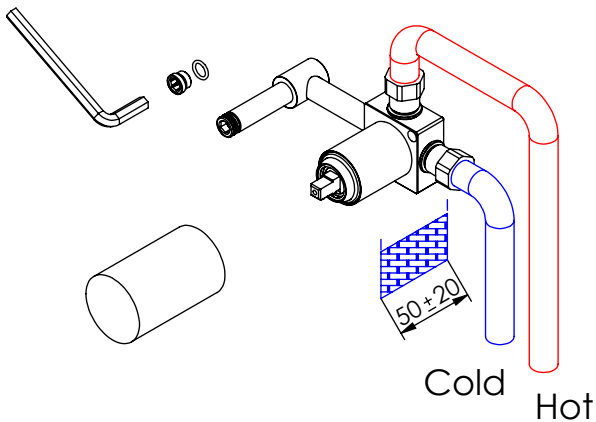

ESC. 1:3	Monocomando Embutir Lavatório	
Desenhou 19/01/2021		OVAL070C
Rev: 1 02/05/2022	A S M T A P S WATER SOUL	

Service:

-  Adjustable Pliers
-  Cutter
-  16-17/22/30mm
-  Screw Driver
-  Level
-  2 / 6 / 8mm

Washbasin Mixer Installation Manual

2°

Conection:

3°

Fixed:

4°

Remove Protection:

5°