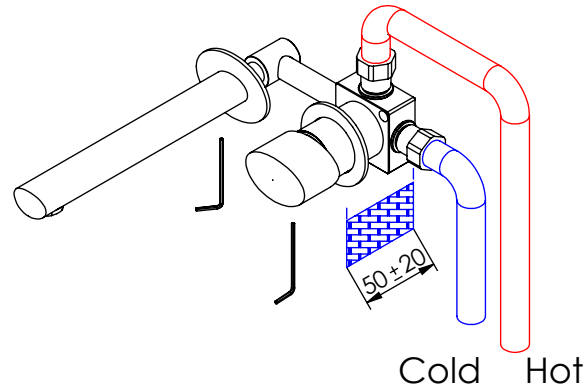

ESC. 1:3	Monocomando Embutir Lavatório	
Desenhou 19/01/2021		OVAL070C
Rev: 1 02/05/2022	A S M T A P S WATER SOUL	

Service:

-  Adjustable Pliers
-  Cutter
-  16-17/22/30mm
-  Screw Driver
-  Level
-  2 / 6 / 8mm

Washbasin Mixer Installation Manual

2°

Conection:

3°

Fixed:

4°

Remove Protection:

5°