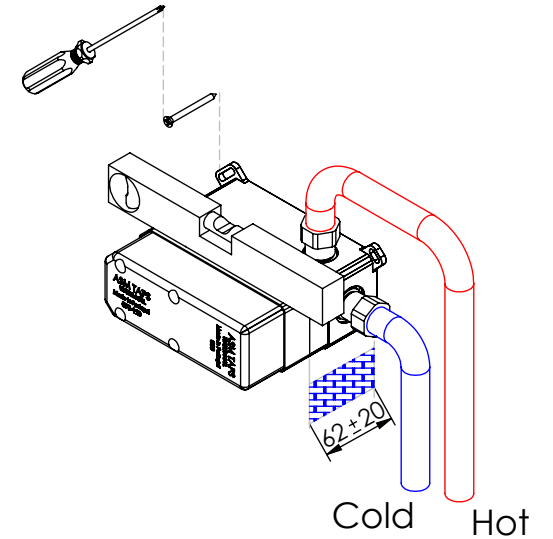

Service:

	MAX 80 C°
	- Adjustable Pliers - Cutter 30mm - Screw Driver - Level 2 / 2,5 / 8mm

Washbasin Mixer Installation Manual

2°

Conection:

3°

4°

Remove Protection:

5°

Maintenance: