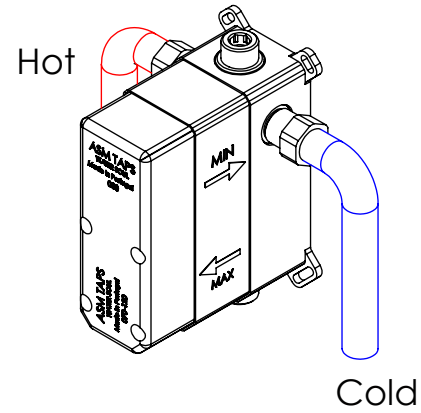

Washbasin Mixer Installation Manual

2°

Conection: