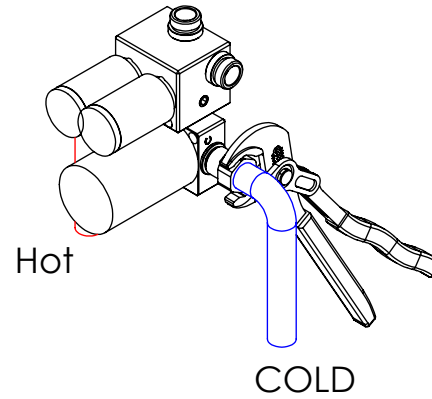

Washbasin Mixer Installation Manual

2°

Conection: