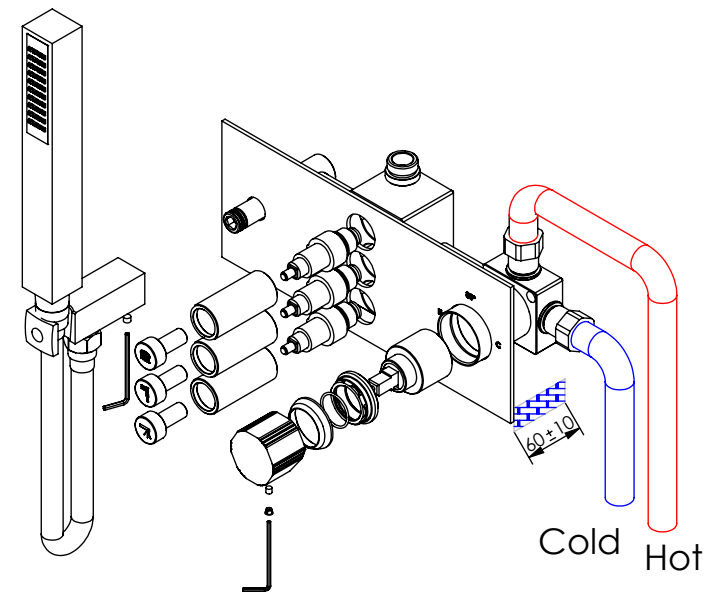

ESC. 1:5	Monocomando Embutir 3 Vias Com Chuveiro Mão		
Desenhou 29/03/2021	 A S M T A P S [®] WATER SOUL		PLAN090CB3
Rev: 1 10/03/2022			

Service:

MAX
80 C°

-65 C°
-15 C°

-  Adjustable Pliers
-  Screw Driver
-  level
-  2 / 2.5 / 8 mm

Washbasin Mixer Installation Manual

2°

Conection:

Cold Hot

3°

Fixed:

Cold Hot

4°

Remove Protection:

Cold Hot

5°

Cold Hot

Maintenance:

Cold Hot