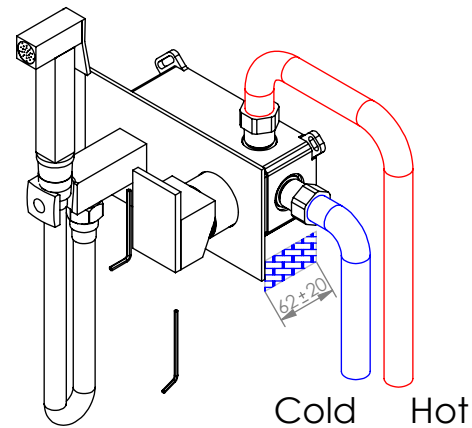

ESC.
1:3

Monocomando Embutir Sanita/Bidé
Com Chuveiro Shut-Off

Desenhou
07/08/2018

Rev: 1
10/03/2022

ASMTAPS
WATER SOUL

PLAN120

Service:

 <p>MAX 4 bar MIN 2 bar</p>	 <p>MAX 80 C° -65 C° -15 C°</p>
 <p>30^s</p>	<ul style="list-style-type: none">  Adjustable Pliers  Cutter  30mm  Screw Driver  Level  2 / 2,5 / 8mm

Washbasin Mixer Installation Manual

2°

Conection:

3°

4°

Remove Protection:

5°

Maintenance: