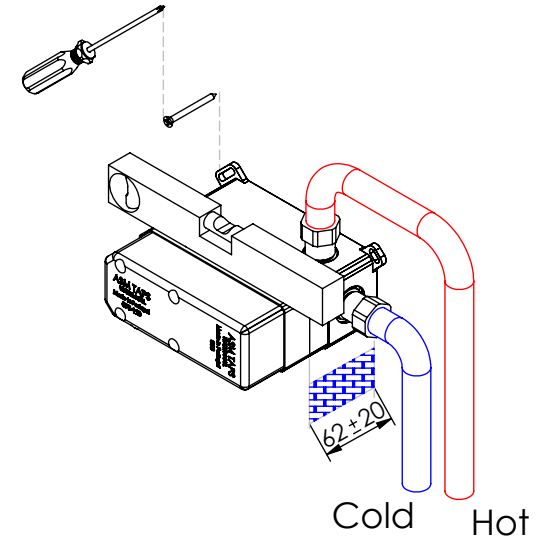

Service:

MAX 4 bar MIN 2 bar	MAX 80 C° -65 C° -15 C°
30^s	- Adjustable Pliers - Cutter 30mm - Screw Driver - Level 2 / 2,5 / 8mm

Washbasin Mixer Installation Manual

2°

Conection:

3°

4°

Remove Protection:

5°

Maintenance: