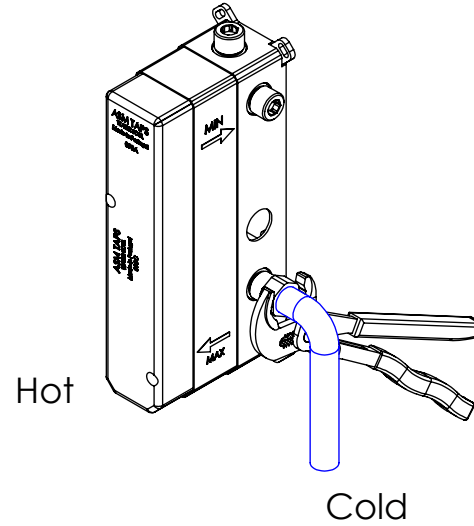

| | | |
|------------------------|---|----------|
| ESC. 1:3 | Monocomando Embutir Banho/Duche | |
| Desenhou 30/09/2020 |  | QUAD090A |
| Rev: 1 25/05/2022 |  | |
| | | |

Service:

-  Adjustable Pliers
-  Cutter
-  30mm level
-  2mm level

Washbasin Mixer Installation Manual

2°

Conection:

3°

Fixed:

4°

Remove Protection:

5°