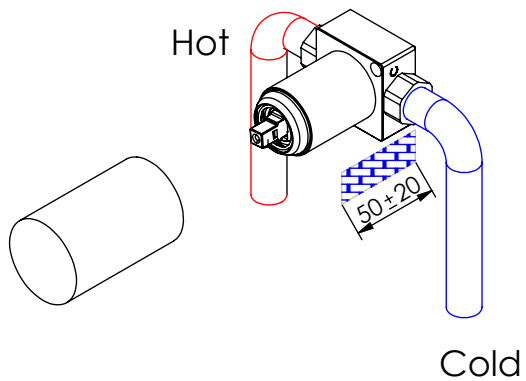

ESC. 1:2	Monocomando Embutir Duche 1 Via		
Desenhou 28/01/2021	 ASM TAPS <small>WATER SOUL</small>		SLIMASM090
Rev: 1 15/03/2022			

Service:

- Adjustable Pliers
- Screw Driver
- level
- 2mm

Washbasin Mixer Installation Manual

2°

Conection:

3°

Fixed:

4°

Remove Protection:

5°

Maintenance: