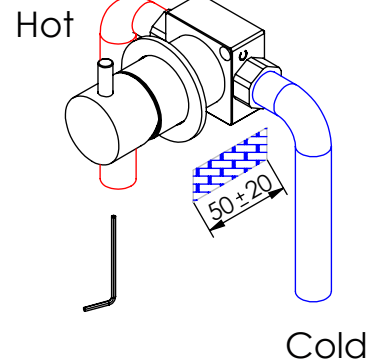

ESC. 1:2	Monocomando Embutir Duche 1 Via		
Desenhou 28/01/2021	 ASM TAPS <small>WATER SOUL</small>		SLIMASM090
Rev: 1 15/03/2022			

Service:

- Adjustable Pliers
- Screw Driver
- level
- 2mm

Washbasin Mixer Installation Manual

2°

Conection:

3°

Fixed:

4°

Remove Protection:

5°

Maintenance: