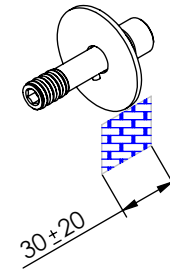

Service:

MAX 80 C°

Washbasin Mixer Installation Manual

2°

Fixed:

3°

4°

5°

Maintenance: