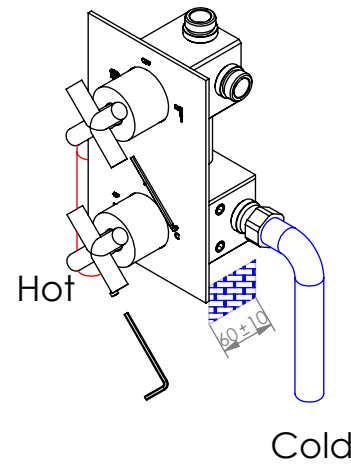

Service:

Washbasin Mixer Installation Manual

2°

Conection:

3°

Fixed:

4°

Remove Protection:

5°

Maintenance: