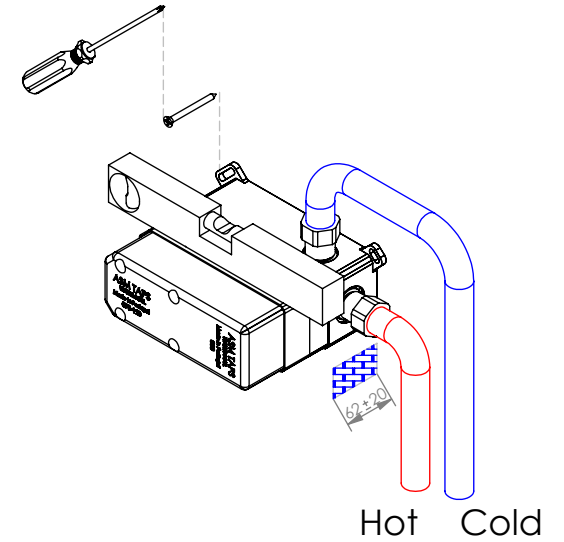

Remove ref:101163 and 001367
after test installation

ESC.
1:3

Monocomando Embutir Lavatório

Desenhou
12/01/2023

BOLD070A

Rev:

WATER SOUL

Service:

-  Adjustable Pliers
-  Cutter
-  Screw Driver
-  Special Key 16.5
-  Level
-  2 / 6 / 8mm

Washbasin Mixer Installation Manual

2°

Conection:

3°

4°

Remove Protection:

5°