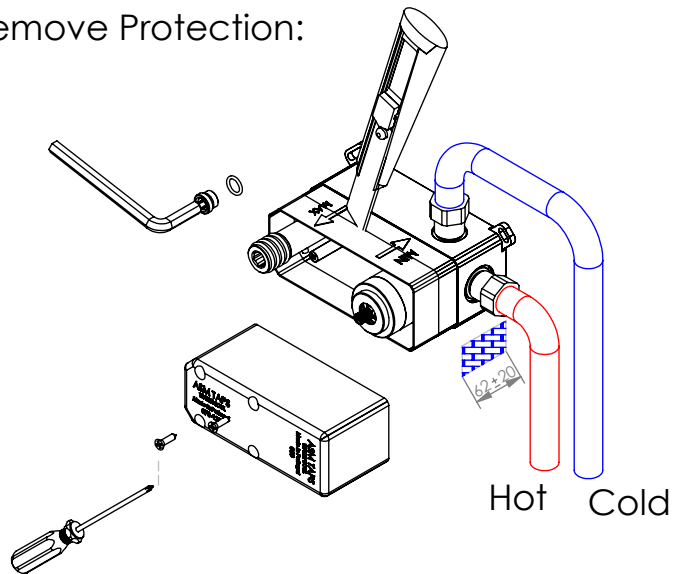

Remove ref:101163 and 001367
after test installation

ESC.
1:3

Monocomando Embutir Lavatório

Desenhou
12/01/2023

BOLD070A

Rev:

WATER SOUL

Service:

-  Adjustable Pliers
-  Cutter
-  Screw Driver
-  Special Key 16.5
-  Level
-  2 / 6 / 8mm

Washbasin Mixer Installation Manual

2°

Conection:

3°

4°

Remove Protection:

5°