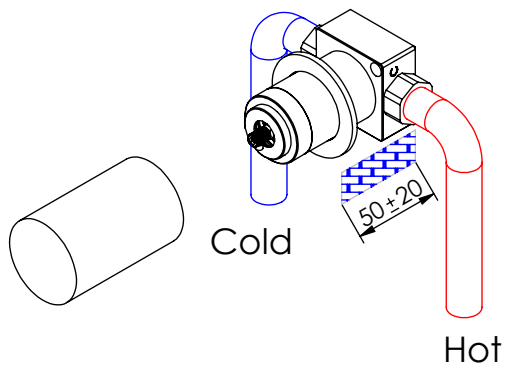

ESC. 1:2	Monocomando Embutir Duche 1 Via		
Desenhou 05/01/2023	 A S M T A P S [®] WATER SOUL		BOLD090
Rev: B 13/01/2023			

Service:

-  Adjustable Pliers
-  Screw Driver
-  level
-  2,5mm

Washbasin Mixer Installation Manual

2°

Conection:

3°

Fixed:

4°

Remove Protection:

5°

Maintenance: