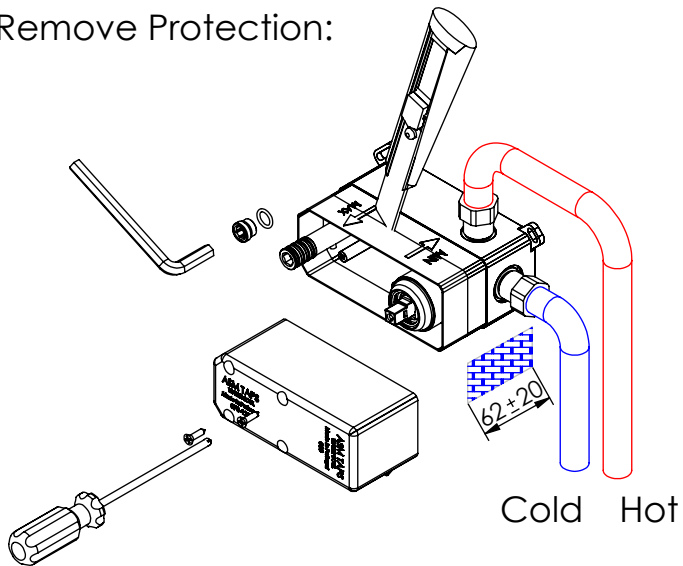

Remove ref:101163 and 001367
after test installation

ESC.
1:3

Monocomando Embutir Lavatório

Desenhou
17/11/2022
Rev:
17/11/2022

LUX070

Service:

-  Adjustable Pliers
-  Cutter
-  Special Key
-  Screw Driver
-  Level
-  2 / 6 / 8mm

Washbasin Mixer Installation Manual

2°

Conection:

3°

4°

Remove Protection:

5°

Maintenance: