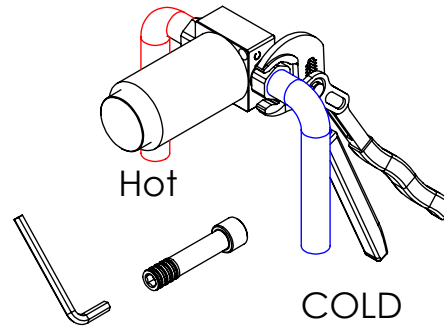

Washbasin Mixer Installation Manual

2°

Conection: