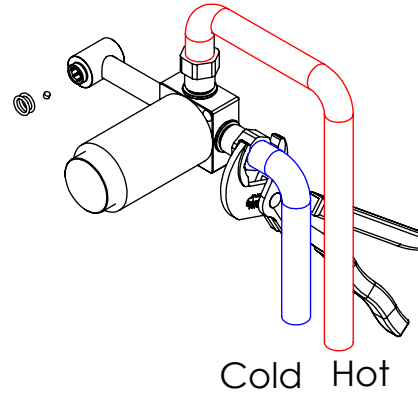

Washbasin Mixer Installation Manual

2°

Conection: