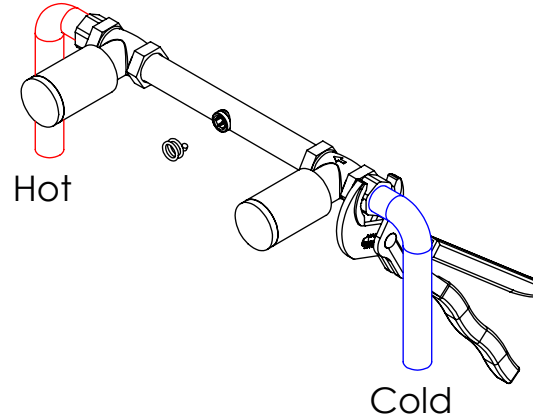

Service:

	MAX 80 C°
	- Adjustable Pliers 16/17 - Special Key 16,5 - level 2 / 6 / 8mm

Washbasin Mixer Installation Manual

2°

Conection: