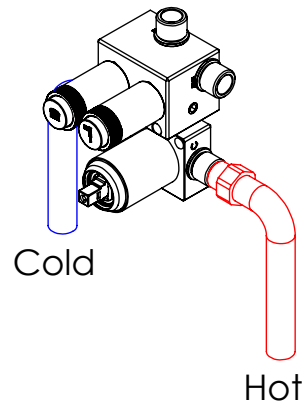

ESC. 1:4	MONOCOMANDO DUCHE EMBUTIR CLIC 2 VIAS LUX		
Desenhou 10/02/2023	 A S M T A P S <small>W A T E R S O U L</small>		LUX080B2
Rev:			

Washbasin Mixer Installation Manual

Service:

1°

-  Adjustable Pliers
-  Screw Driver
-  level
-  2 / 2.5 / 8 mm

Conection:

2°

Fixed:

3°

4°

Remove Protection:

5°

Maintenance: