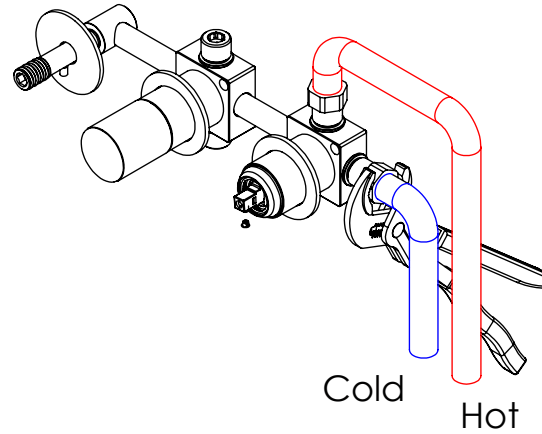

| | | | |
|------------------------|--|--|----------|
| ESC. 1:4 | Monocomando Embutir 2/3 Vias Com Chuveiro Mão | | |
| Desenhou 18/11/2022 |  A S M T A P S [®] WATER SOUL | | LUX090C1 |
| Rev: 18/11/2022 | | | |

Service:

| | |
|---|--|
|  | <p>MAX 80 C°</p>  |
|  | <ul style="list-style-type: none">  Adjustable Pliers  Screw Driver  level  2 / 2.5 / 6 / 8 mm |

Washbasin Mixer Installation Manual

2°

Conection:

3°

Fixed: