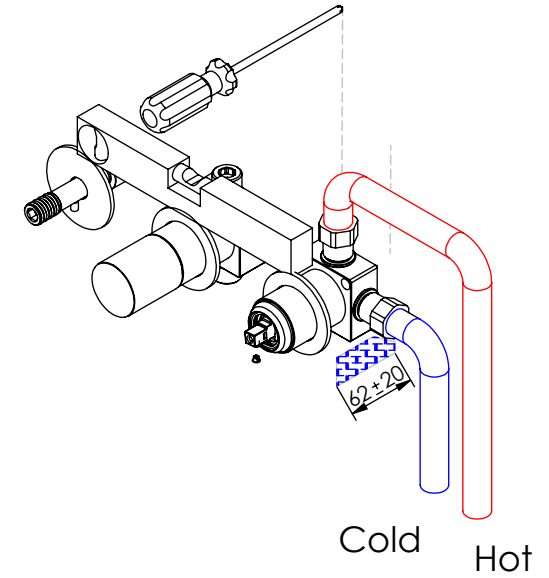

| | | | |
|------------------------|--|--|----------|
| ESC. 1:4 | Monocomando Embutir 2/3 Vias Com Chuveiro Mão | | |
| Desenhou 18/11/2022 |  A S M T A P S [®] WATER SOUL | | LUX090C1 |
| Rev: 18/11/2022 | | | |

Service:

| | |
|---|--|
|  | <p>MAX 80 C°</p>  |
|  | <ul style="list-style-type: none">  Adjustable Pliers  Screw Driver  level  2 / 2.5 / 6 / 8 mm |

Washbasin Mixer Installation Manual

2°

Conection:

3°

Fixed: