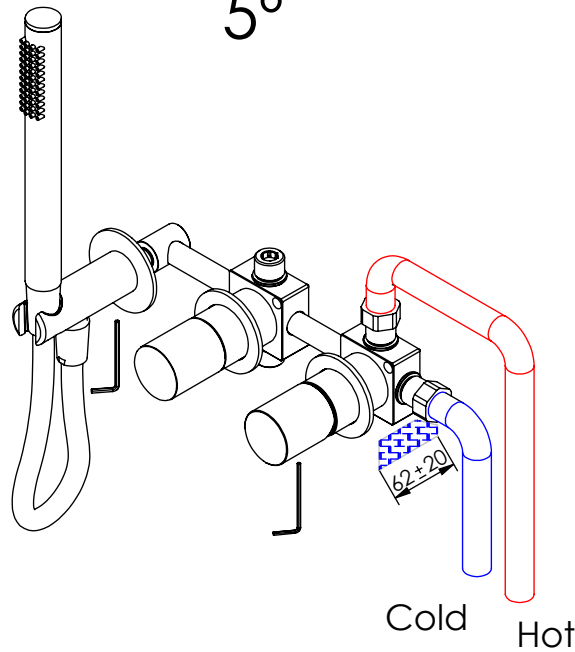

| | | | |
|------------------------|--|--|----------|
| ESC. 1:4 | Monocomando Embutir 2/3 Vias Com Chuveiro Mão | | |
| Desenhou 18/11/2022 |  A S M T A P S [®] WATER SOUL | | LUX090C1 |
| Rev: 18/11/2022 | | | |

Service:

| | |
|---|--|
|  | <p>MAX 80 C°</p>  |
|  | <ul style="list-style-type: none">  Adjustable Pliers  Screw Driver  level  2 / 2.5 / 6 / 8 mm |

Washbasin Mixer Installation Manual

2°

Conection:

3°

Fixed:

4°

Remove Protection:

5°

Maintenance: