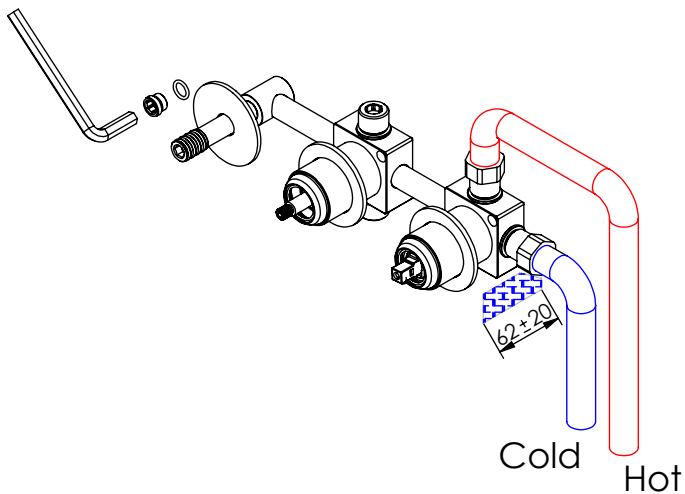

| | | | |
|------------------------|--|--|----------|
| ESC. 1:4 | Monocomando Embutir 2/3 Vias Com Chuveiro Mão | | |
| Desenhou 18/11/2022 |  A S M T A P S [®] WATER SOUL | | LUX090C1 |
| Rev: 18/11/2022 | | | |

Service:

| | |
|---|--|
|  | <p>MAX 80 C°</p>  |
|  | <ul style="list-style-type: none">  Adjustable Pliers  Screw Driver  level  2 / 2.5 / 6 / 8 mm |

Washbasin Mixer Installation Manual

2°

Conection:

3°

Fixed:

4°

Remove Protection:

5°

Maintenance: