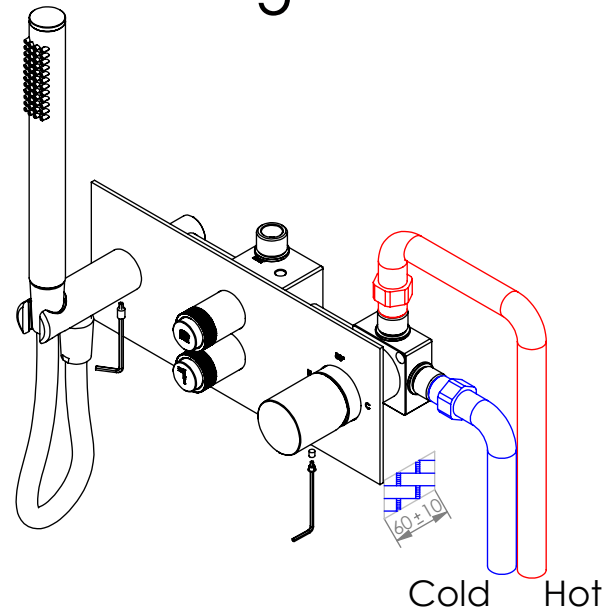

ESC. 1:4	MONOC. EMBUTIR CLIC 2 VIAS C/CHUVEIRO MÃO LUX	
Desenhou 07/02/2023		LUX090CB2
Rev:		

Washbasin Mixer Installation Manual

1°

Service:

-  Adjustable Pliers
-  Screw Driver
-  level
-  2 / 2.5 / 8 mm

2°

Conection:

3°

Fixed:

4°

Remove Protection:

5°

Maintenance: