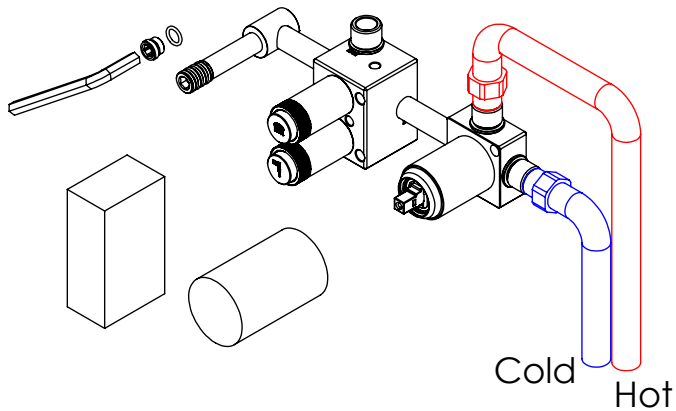

ESC. 1:4	MONOC. EMBUTIR CLIC 2 VIAS C/CHUVEIRO MÃO LUX	
Desenhou 07/02/2023		LUX090CB2
Rev:		

Washbasin Mixer Installation Manual

1°

Service:

-  Adjustable Pliers
-  Screw Driver
-  level
-  2 / 2.5 / 8 mm

2°

Conection:

3°

Fixed:

4°

Remove Protection:

5°

Maintenance: