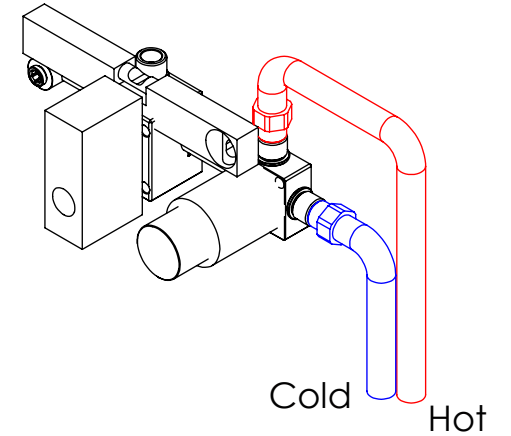

Washbasin Mixer Installation Manual

1°

Service:

- Adjustable Pliers
- Screw Driver
- level
- 2 / 2.5 / 8 mm

2°

Conection:

3°

Fixed:

4°

Remove Protection:

5°

Maintenance: