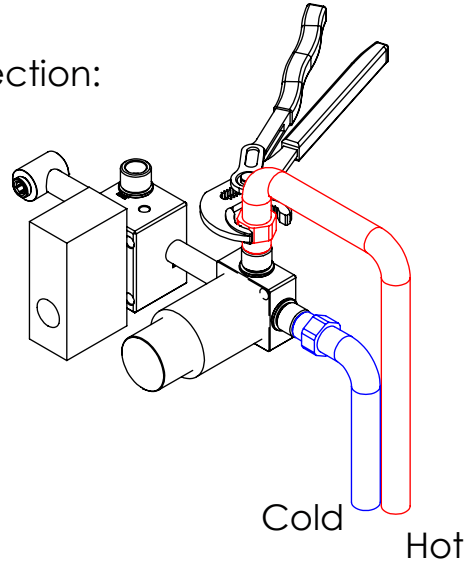

- Adjustable Pliers
- Screw Driver
- level
- 2 / 2.5 / 8 mm

2°

Conection: