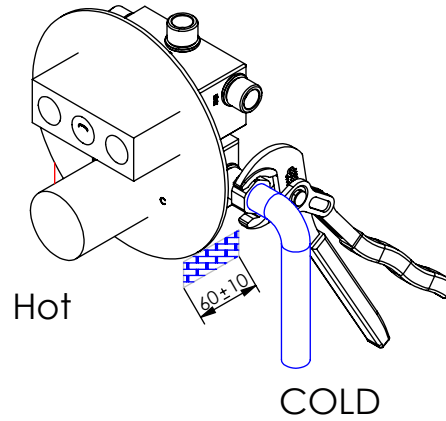

## 1°

Service:

MAX 80 C°

-  Adjustable Pliers
-  Cutter
-  30mm
-  Screw Driver
-  Level
-  2 / 8mm

## 2°

Conection: