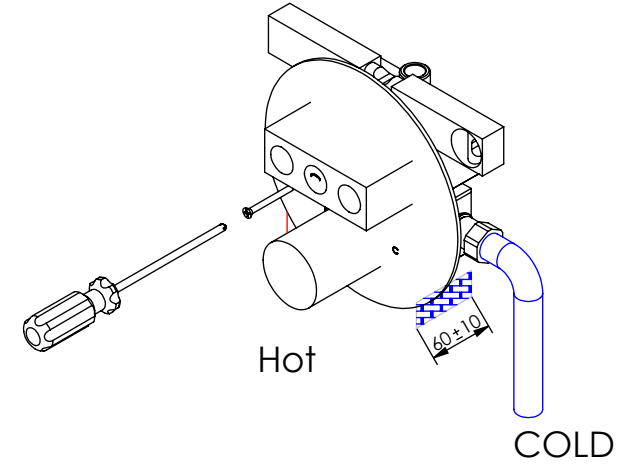

Washbasin Mixer Installation Manual

1°

Service:

MAX 80 C°

- Adjustable Pliers
- Cutter
- 30mm
- Screw Driver
- Level
- 2 / 8mm

2°

Conection:

3°

Fixed:

4°

Remove Protection:

5°

Maintenance: