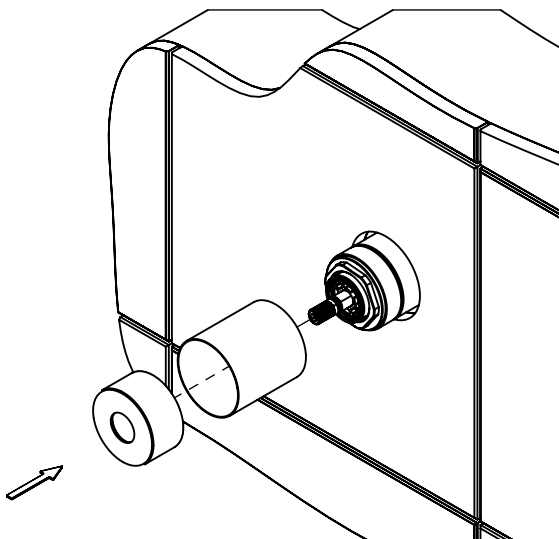

! SERVICE

CZ090

MONOCOMANDO EMBUTIR DUCHE 1 VIA CRUZETA

ASM TAPS®

WATER SOUL

INSTALLATION MANUAL

1 CONECTION

2 FIXED

3 REMOVE PROTECTION

4 FIX IT

5 FIX IT

6 MAINTENANCE

Rev. 24/02/2026

Rev.

CZ090