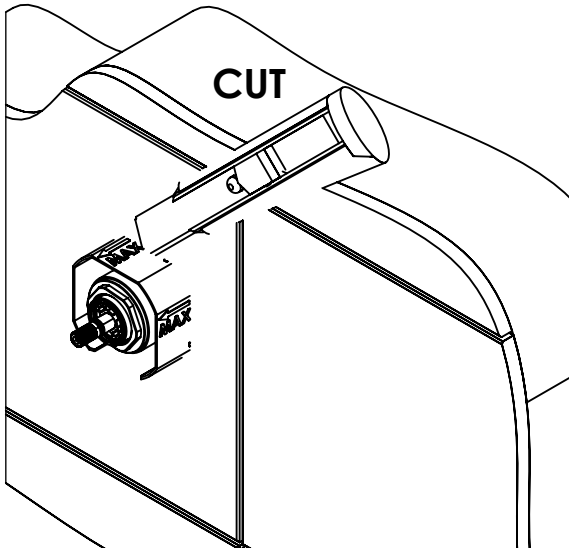

3 REMOVE PROTECTION