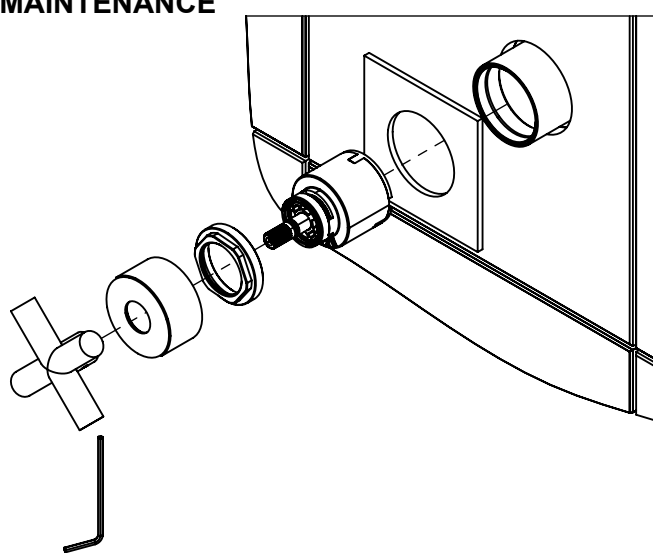

6 MAINTENANCE

Rev. 24/02/2026

Rev.

CZ090