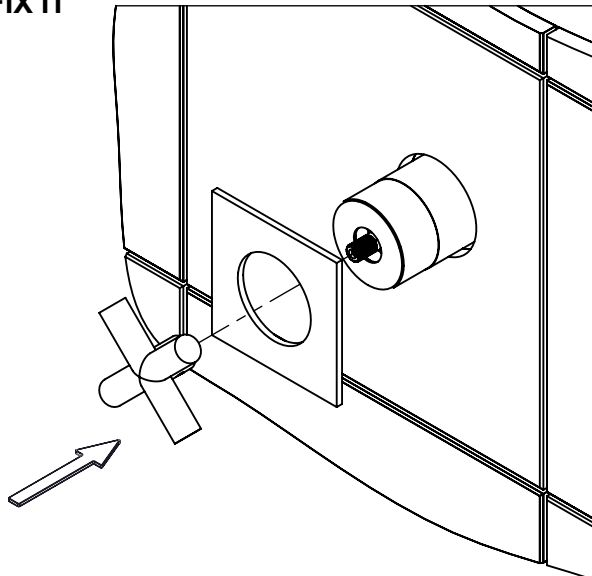

! SERVICE

CZ090

MONOCOMANDO EMBUTIR DUCHE 1 VIA CRUZETA

ASM TAPS®

WATER SOUL

INSTALLATION MANUAL

1 CONECTION

2 FIXED

3 REMOVE PROTECTION

4 FIX IT

5 FIX IT

6 MAINTENANCE

Rev. 24/02/2026

Rev.

CZ090