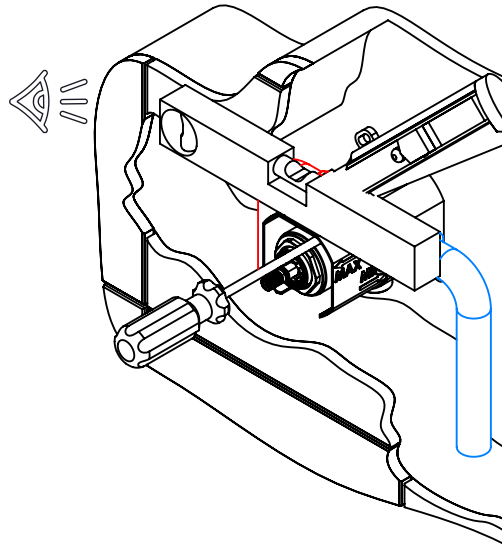

! SERVICE

CZ090

MONOCOMANDO EMBUTIR DUCHE 1 VIA CRUZETA

ASM TAPS®

WATER SOUL

INSTALLATION MANUAL

1 CONECTION

2 FIXED