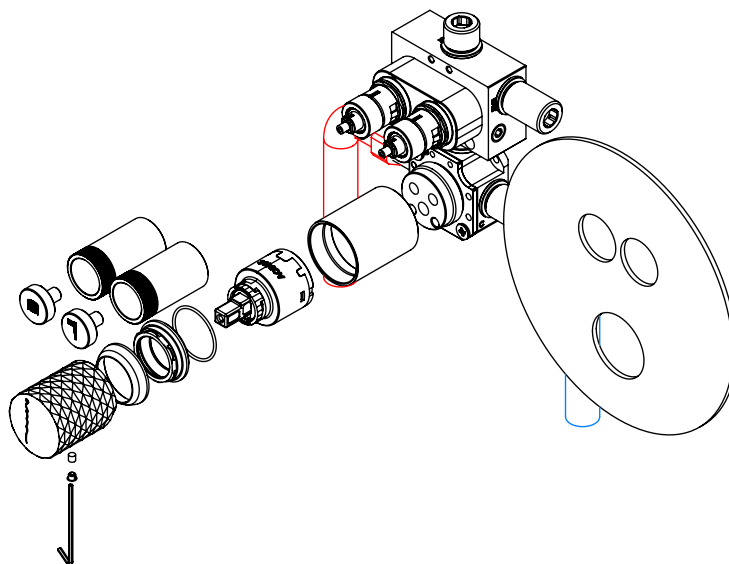

! SERVICE

DIAM080B2

MONOCOMANDO DUCHE EMBUTIR CLIC 2 VIAS DIAMOND

A S M T A P S[®]

W A T E R S O U L

INSTALLATION MANUAL

1 CONECTION

2 FIXED

3 REMOVE PROTECTION

4 FIX IT

5 FIX IT

6 MAINTENANCE

DIAM080B2 Rev. 04/07/2025