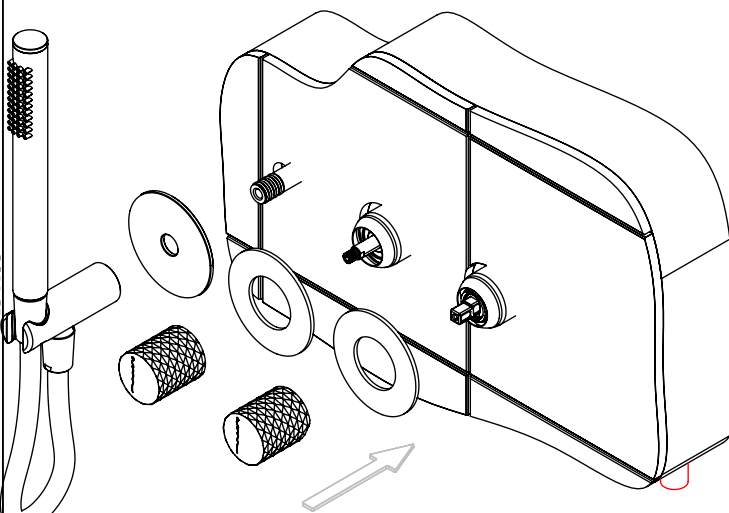

! SERVICE

DIAM090C1

MONOCOMANDO EMBUTIR 2/3 VIAS C/ CHUVEIRO MÃO DIAMOND

A S M T A P S

W A T E R S O U L

INSTALLATION MANUAL

1 CONNECTION

2 FIXED

3 REMOVE PROTECTION

4 FIX IT

5 FIX IT

DIAM090C1 Rev.A 04/02/2026

6 MAINTENANCE