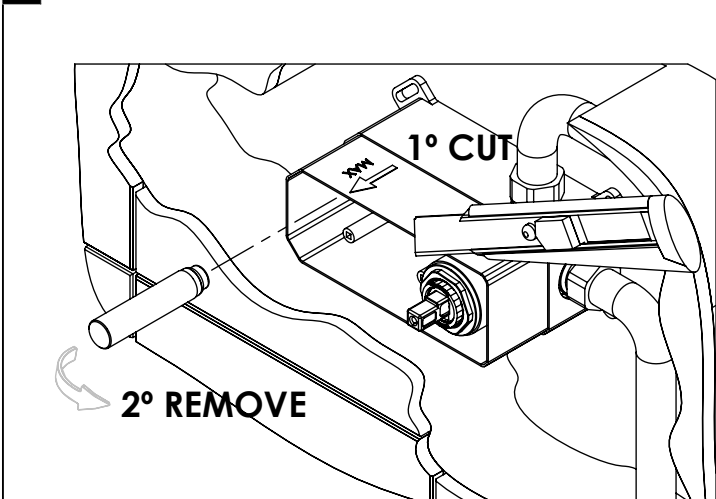

3 REMOVE PROTECTION