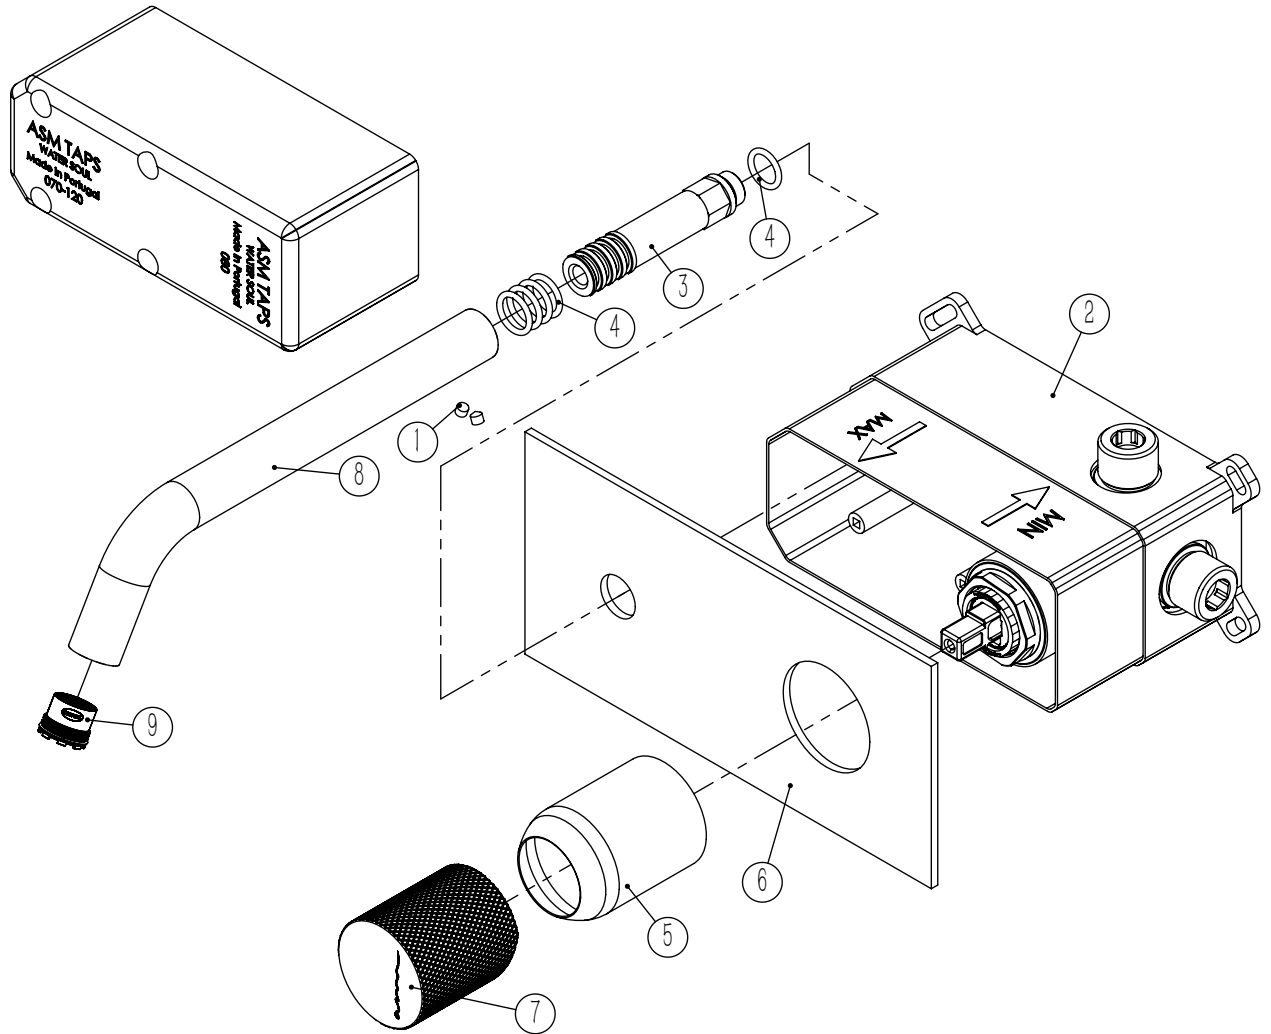

LUX070

MONOC. EMBUTIR LAVATÓRIO
ESPELHO COMPLETO LUX

ASM TAPS®

WATER SOUL

LISTA DE COMPONENTES

Rev.A 15/12/2025

Rev.A

LUX070

Nº	DESCRIPTION	REF.	QT.
1	Perno Umbrako Din 914 M4-4 Inox A-2	09140400040IN	2
2	BOX MONOC. EMBUTIR LAVATÓRIO/SANITA BIDÉ	INT100	1
3	PONTEIRA BICA PAREDE SLIMASM	100038	1
4	Orings 10.00x2.00 NBR 70	001367	5
5	COPO EMBUTIDOS EXTERIOR	101557	1
6	Espelho Lavatório Parede	100060	1
7	MANÍPULO LUX EMBUTIDOS	AC2080	1
8	Bica Parede Slim	100410	1
9	Perlator 16,5x1 Cilíndrico/Quadra	AC850A	1