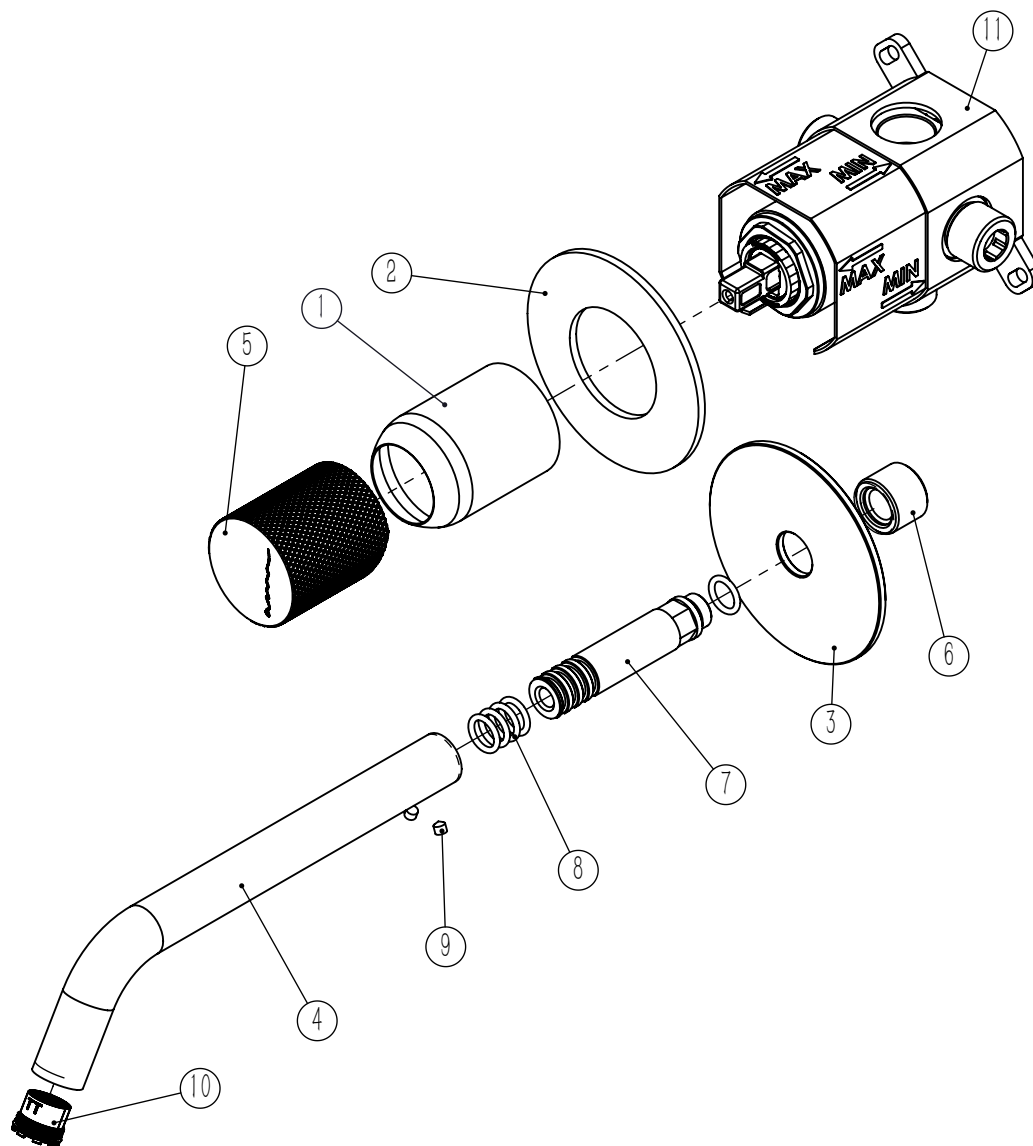

LUX070A

MONOC. EMBUTIR LAVATÓRIO
PAREDE SEPARADO LUX

ASM TAPS®

WATER SOUL

LISTA DE COMPONENTES

LUX070A Rev.A 14/01/2026

Nº	DESCRIPTION	REF.	QT.
1	COPO EMBUTIDOS EXTERIOR	101557	1
2	ESPELHO 1 VIA CILÍNDRICO	100274	1
3	PATER BICA PAREDE CILÍNDRICA	101425	1
4	Bica Parede Slim	100410	1
5	MANÍPULO LUX EMBUTIDOS	AC2080	1
6	Casquilho Ponteira Bica Parede	100200	1
7	Ponteira Bica Parede	101292	1
8	Orings 10.00x2.00 NBR 70	001367	5
9	Perno Umbrako Din 914 M4-4 Inox A-2	09140400040IN	2
10	Perlator 16,5x1 Cilíndrico/Quadra	AC850A	1
11	BOX MONOC. EMBUTIR LAVATÓRIO SEPARADO / DUCHE 1 VIA	INT102	1
12	Taco M8x1 SLIMASM120	101085	1
13	Orings 6.50x1.60 NBR 70	001201	1