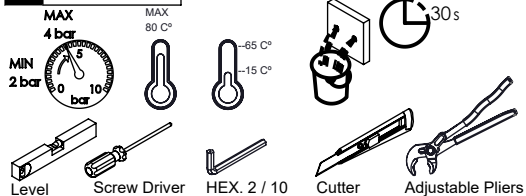

! SERVICE

LUX070A

MONOC. EMBUTIR LAVATÓRIO
PAREDE SEPARADO LUX

A S M T A P S®

W A T E R S O U L

INSTALLATION MANUAL

1 CONECTION