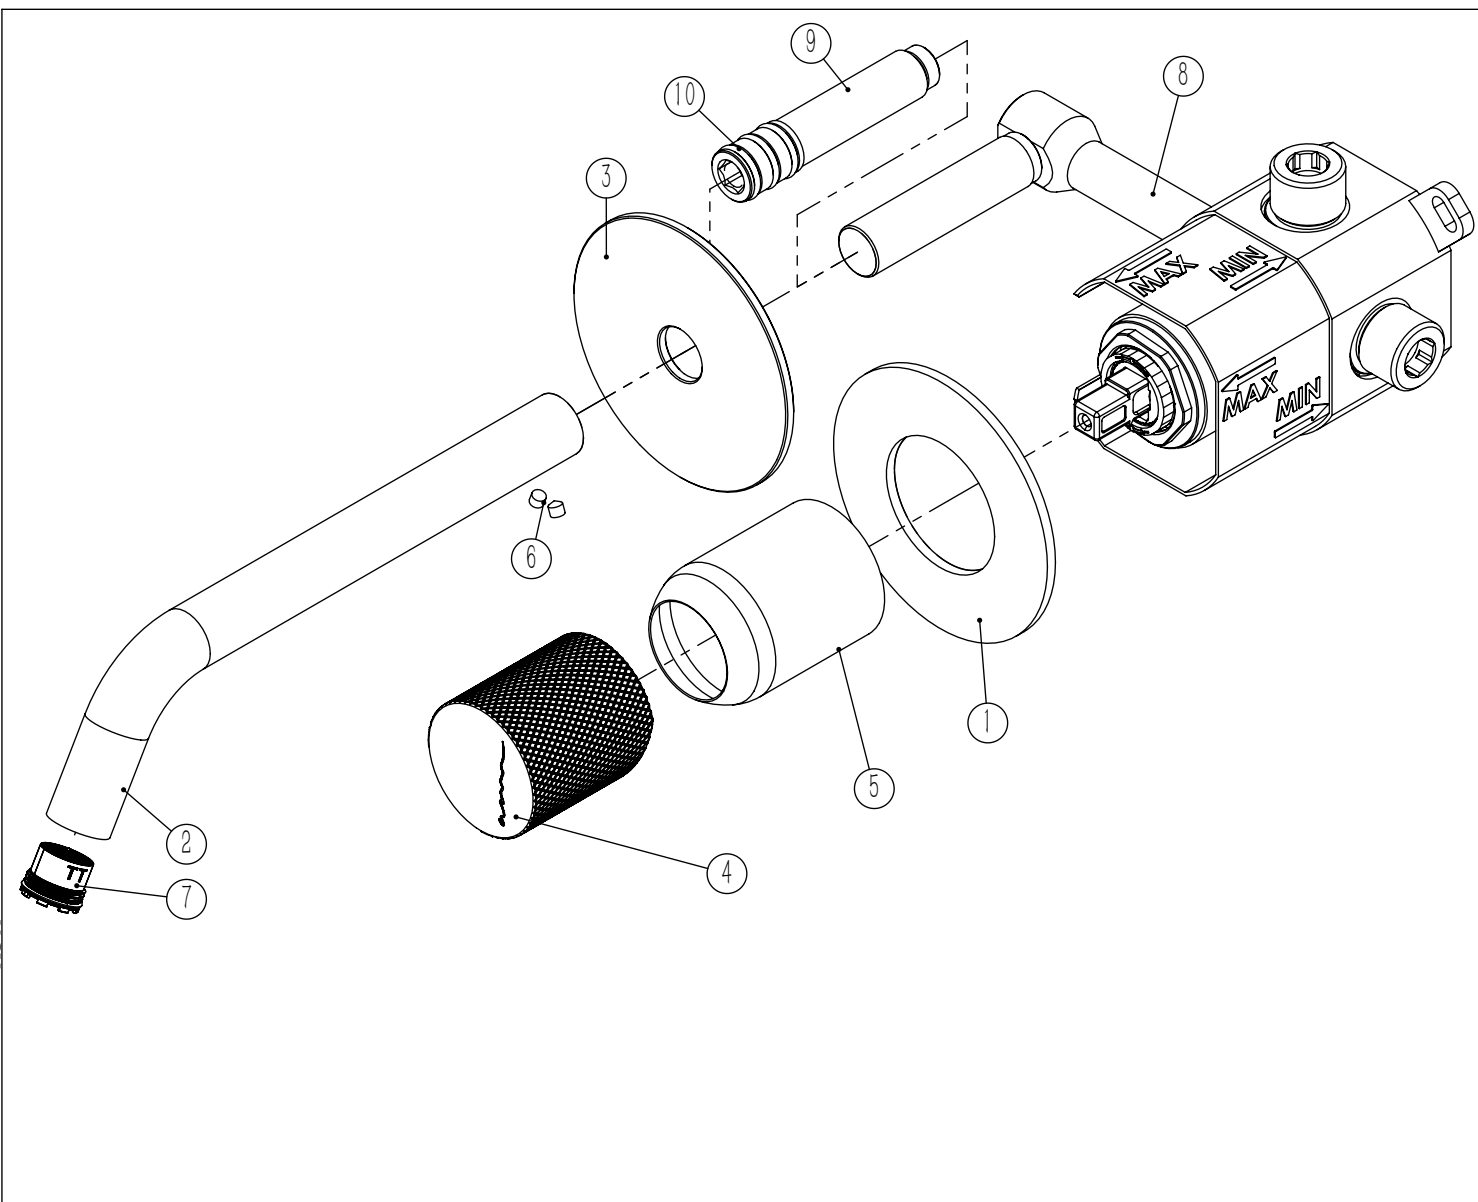

LUX070C

MONOC. EMBUTIR LAVATÓRIO
ESPELHO SEPARADOS LUX

ASM TAPS®

WATER SOUL

LISTA DE COMPONENTES

Rev.A 24/03/2026

LUX070C

Nº	DESCRIPTION	REF.	QT.
1	ESPELHO 1 VIA CILÍNDRICO	100274	1
2	Bica Parede Slim	100410	1
3	PATER BICA PAREDE CILÍNDRICA	101425	1
4	MANÍPULO LUX EMBUTIDOS	AC2080	1
5	COPO EMBUTIDOS EXTERIOR	101557	1
6	Perno Umbrako Din 914 M4-4 Inox A-2	09140400040IN	2
7	Perlator 16,5x1 Cilíndrico/Quadra	AC850A	1
8	MONOC. EMBUTIR LAVATÓRIO ESPELHO SEPARADOS LUX	LUX070C	1
9	PONTEIRA BICA PAREDE SLIMASM	100038	1
10	Orings 10.00x2.00 NBR 70	001367	3