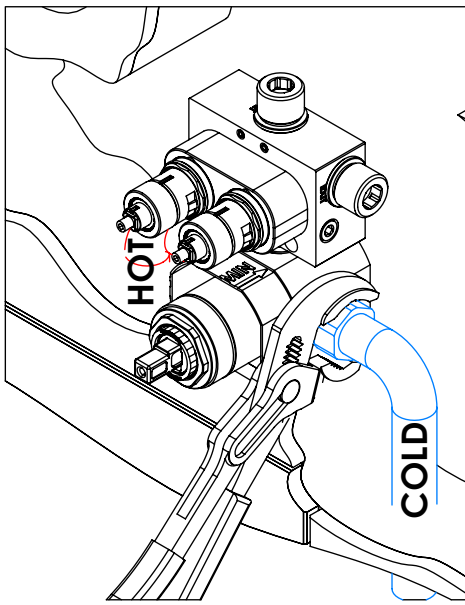

! SERVICE

LUX080B2

MONOCOMANDO DUCHE EMBUTIR CLIC 2 VIAS LUX

A S M T A P S®

W A T E R S O U L

INSTALLATION MANUAL

1 CONECTION

2 FIXED

3 CUT PROTECTION

4 FIX IT

5 FIX IT

6 MAINTENANCE

Rev. 27/01/2026

Rev.

LUX080B2