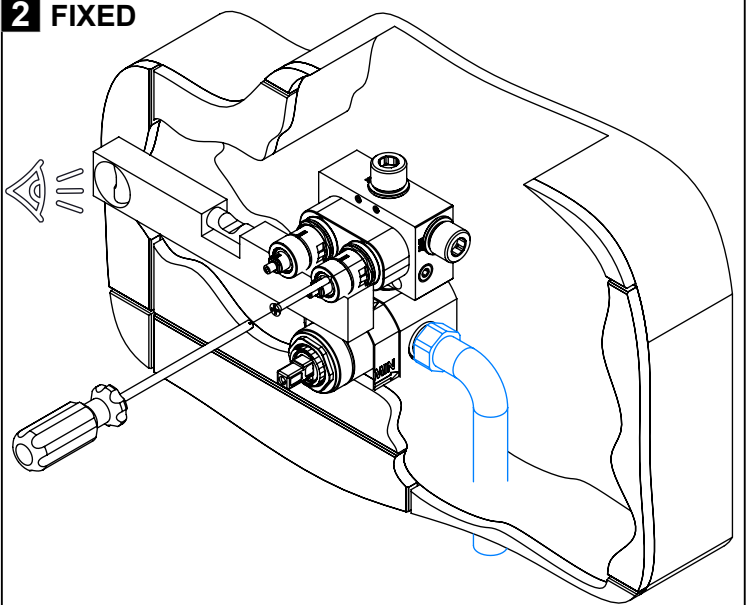

! SERVICE

LUX080B2

MONOCOMANDO DUCHE EMBUTIR CLIC 2 VIAS LUX

A S M T A P S®

W A T E R S O U L

INSTALLATION MANUAL

1 CONECTION

2 FIXED

3 CUT PROTECTION

4 FIX IT

5 FIX IT

6 MAINTENANCE

Rev. 27/01/2026

Rev.

LUX080B2