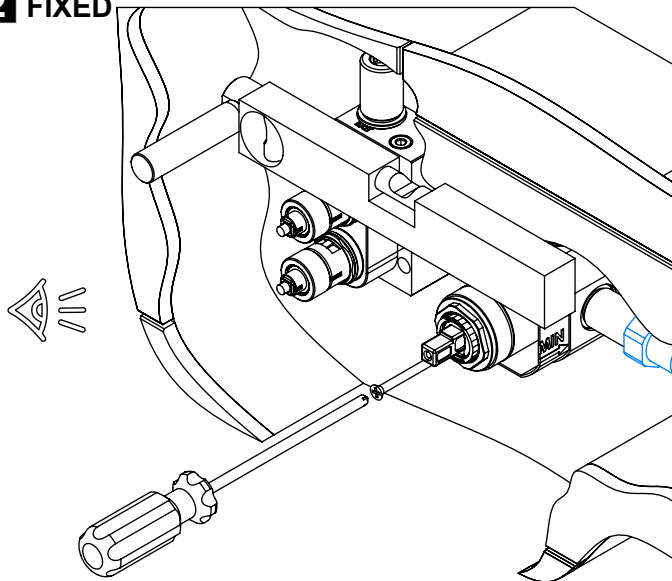

TECNOLOGIA

-  AC2140 - Válvula on/off fit FSG D6 control volume
AC2140 - Fit FSG D6 on/off clic valve
-  AC540C - Cartucho Ø35 Energy Saving
AC540C - Ø35 Energy Saving Cartridge
-  Abertura energia saving
Opening energy saving
-  Ligação banheira/duche 1,70mt silicone
Bath/shower connection 1.70 mt silicone
-  Embutido a parede
Built-in to wall
-  Chuveiro de mão cilíndrico
Brass cylindrical hand shower

! SERVICE

LUX090CB2

MONOC. EMBUTIR CLIC 2 VIAS
C/CHUVEIRO MÃO LUX

A S M T A P S

W A T E R S O U L

INSTALLATION MANUAL

1 CONECTION

2 FIXED