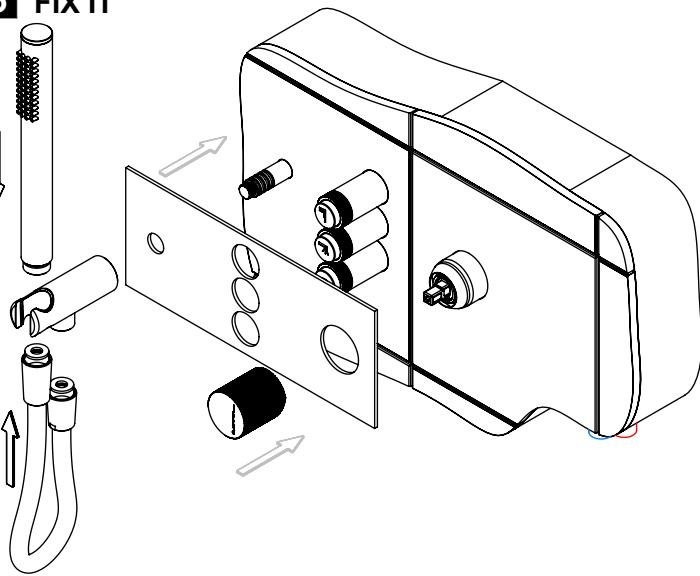

5 FIX IT

LUX090CB3 Rev.A 21/01/2026