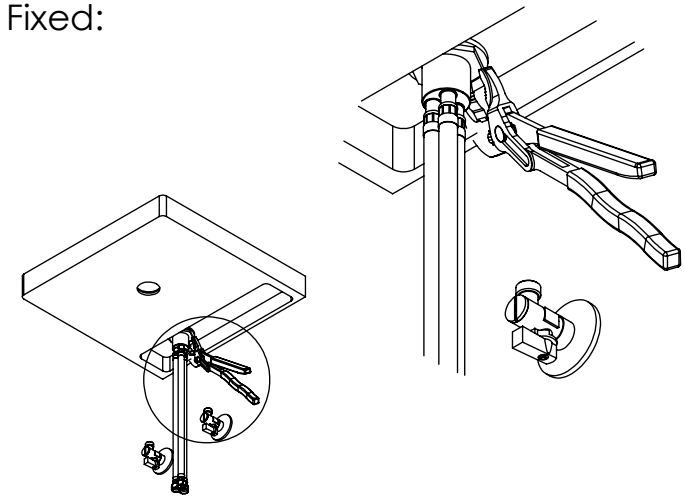

Service:

- Adjustable Pliers
- Special Key 16,5
- 16 (...) 25
- 2 / 6 mm

Washbasin Mixer Installation Manual

2°

3°

Fixed:

4°

Conection:

5°

Maintenance: