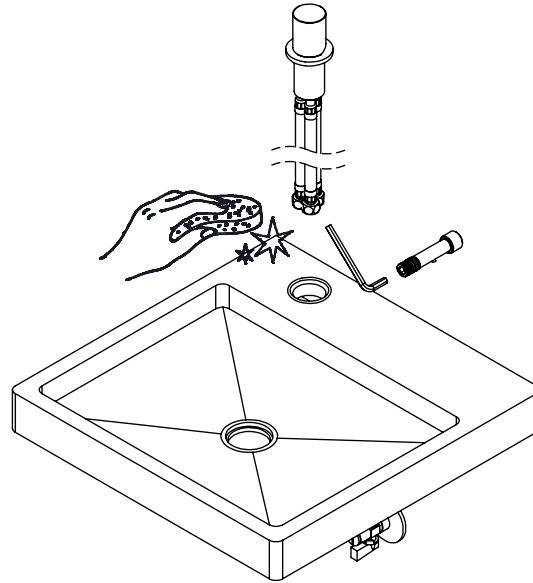

Washbasin Mixer Installation Manual

2°