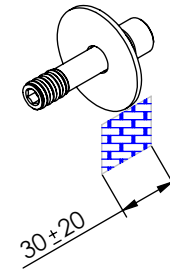

Service:

MAX
80 C°

Adjustable Pliers

Special Key 16,5

2 (...) 6mm

Washbasin Mixer Installation Manual

2°

Fixed:

3°

4°

5°

Maintenance: