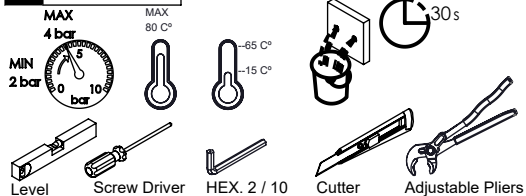

! SERVICE

ASM TAPS®

WATER SOUL

INSTALLATION MANUAL

1 CONECTION

2 FIXED

3 REMOVE PROTECTION

4 FIX IT

5 FIX IT

6 MAINTENANCE

Rev. 31/07/2025