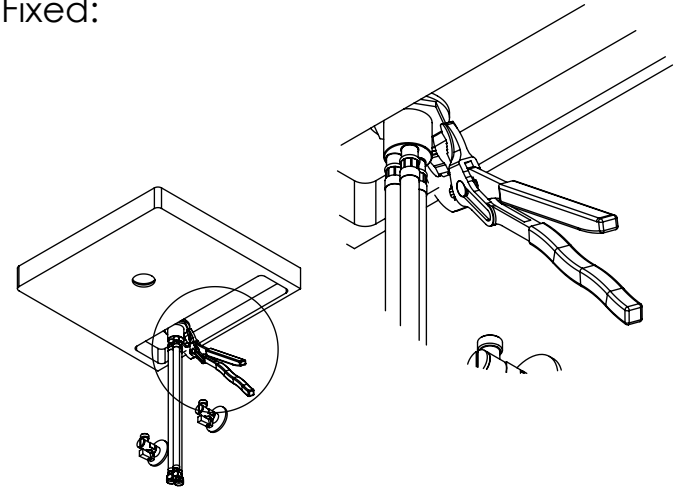

ASMTAPS® 10
WATER SOUL

Service:

MAX
80 C°

30°

- Adjustable Pliers
- Special Key 16,5
- 16 (...) 25
- 2 / 6 mm

Washbasin Mixer Installation Manual

2°

3°

Fixed:

4°

Conection:

5°

Maintenance: