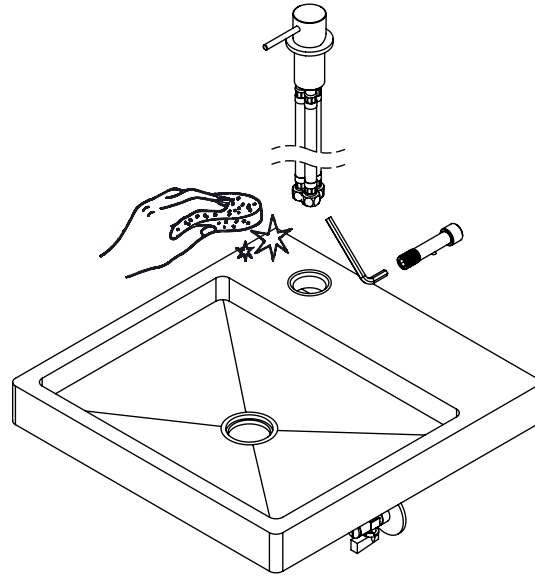

Washbasin Mixer Installation Manual

2°