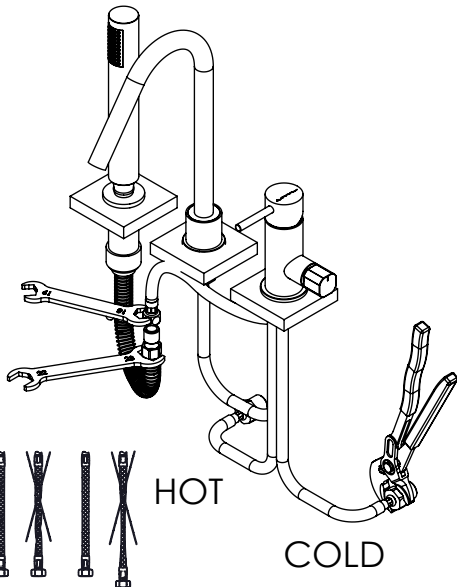

Washbasin Mixer Installation Manual

2^o

3^o

Fixed:

4^o

Conection:

HOT

COLD