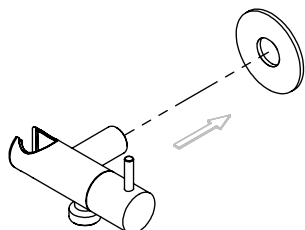

INSTALLATION MANUAL

1 CONECTION