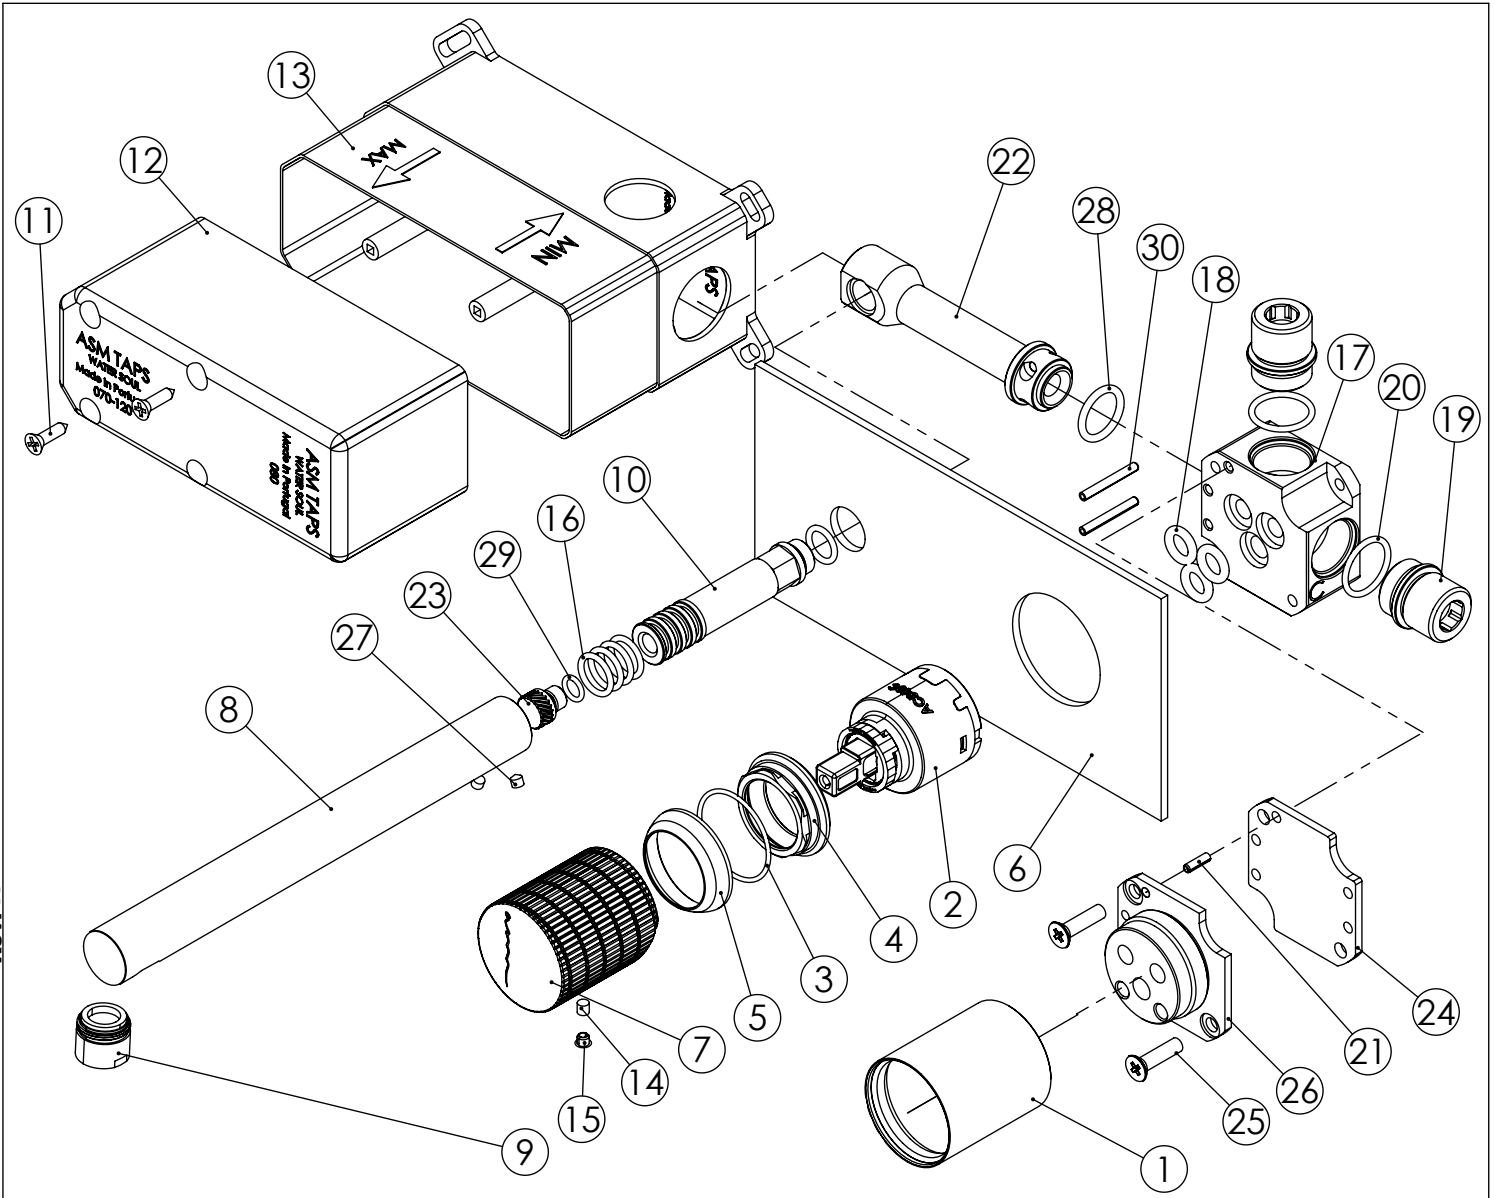

SPIRAL070

MONOC. EMBUTIR LAVATÓRIO
ESPELHO COMPLETO SPIRAL

ASM TAPS®

WATER SOUL

LISTA DE COMPONENTES

SPIRAL070 Rev. A 25/09/2024

Nº	DESCRIPTION	REF.	QT.
1	Copo Cartuchos Embutidos	100040	1
2	CARTUCHO 35 ENERGY SAVING	AC540C	1
3	Orings 23.00x1.50 NBR 70	001098	1
4	Porca M37x1,5 C_Oring	100881	1
5	Campânula Porca M37x1,5	100880	1
6	Espelho Lavatório Parede	100060	1
7	MANÍPULO MONOCOMANDO SPIRAL	101390	1
8	Bica Parede Cilindrica	100058	1
9	Perlator M18x1	AC1440	1
10	PONTEIRA BICA PAREDE SLIMASM	100038	1
11	Parafuso Madeira 4x16	7505A0400160ZN	2
12	Tampa Box 01	101089	1
13	Base Box 01	101088	1
14	Perno Umbrako Din 916 M4-5 Inox A-2	09140400050IN	1
15	Dístico em ABS de 5.5mm Cromado	LH-PLCR4	1
16	Orings 10.00x2.00 NBR 70	001367	5
17	BLOCO LAVATÓRIO DA BOX INTERIOR	101348	1
18	Orings 8.00x3.00 NBR 70	001883	3
19	CASQUILHO G1-2 G1-2 BOX	101183	2
20	ORINGS 18.00x2.00 NBR 70	001383	2
21	CAVILHA ELÁSTICA DIN 1481 Ø 3X10 INOX A-2	14810300100IN	1
22	LIGAÇÃO DISTRIBUIDOR TOMADA AGUA 090C	101341	1
23	Taco M8x1 SLIMASM120	101085	1
24	TAMPA PROTEÇÃO BLOCO EMBUTIDOS	101340	1
25	Paraf. DIN 965 PH M5x20 - IN	096520500200ZN	2

Nº	DESCRIPTION	REF.	QT.
26	BLOCO LAVATÓRIO DA BOX EXTERIOR	101349	1
27	Perno Umbrako Din 914 M4-4 Inox A-2	09140400040IN	2
28	Orings 14.50x2.50 NBR 70	001580	1
29	Orings 6.50x1.60 NBR 70	001201	1
30	CAVILHA ELÁSTICA DIN 1481 Ø 3X25 INOX A-2	14810300250IN	2